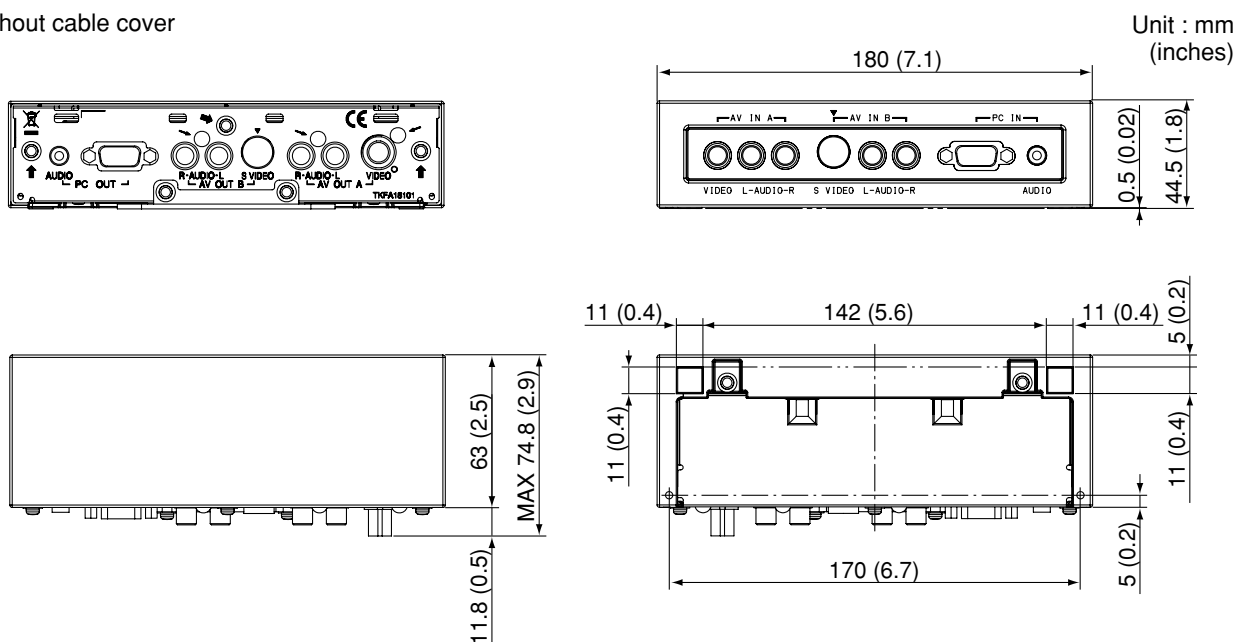

## Product specification (Design and specifications subject to change without notice)

	Without cable cover	With cable cover
Dimensions (W x H x D)	180 mm x 44.5 mm x 74.8 mm (7.1" x 1.8" x 2.9")	180 mm x 44.5 mm x 133.5 mm (7.1" x 1.8" x 5.3")
Mass	378 g (0.83 lbs.)	430 g (0.95 lbs.)

## Dimensions

Without cable cover

With cable cover

Cautions : This drawing is not a scale.