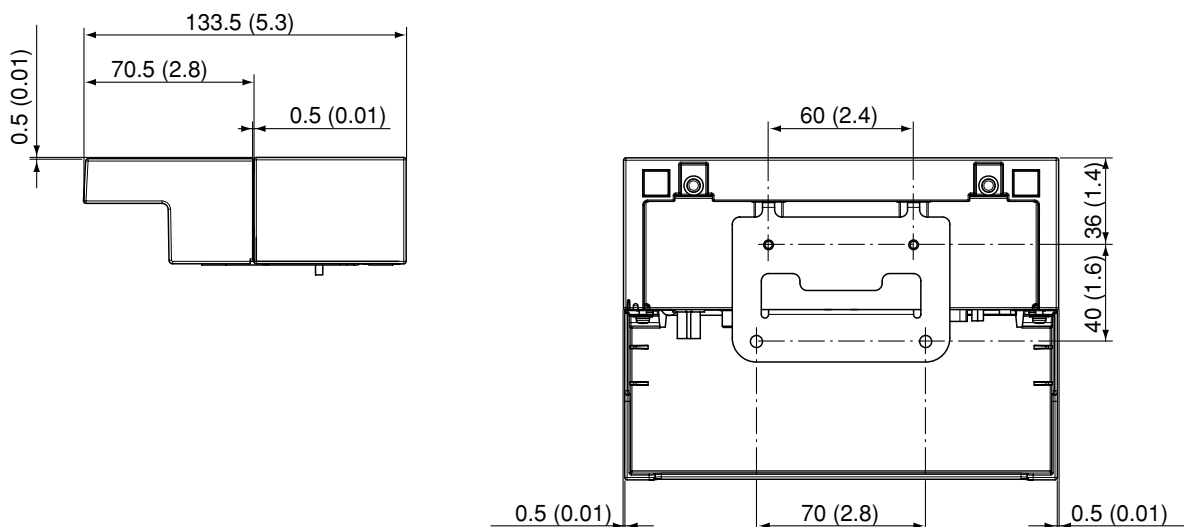

## Product specification (Design and specifications subject to change without notice)

	Without cable cover	With cable cover
Dimensions (W x H x D)	180 mm x 44.5 mm x 74.8 mm (7.1" x 1.8" x 2.9")	180 mm x 44.5 mm x 133.5 mm (7.1" x 1.8" x 5.3")
Mass	378 g (0.83 lbs.)	430 g (0.95 lbs.)

## Dimensions

Without cable cover

With cable cover

Cautions : This drawing is not a scale.