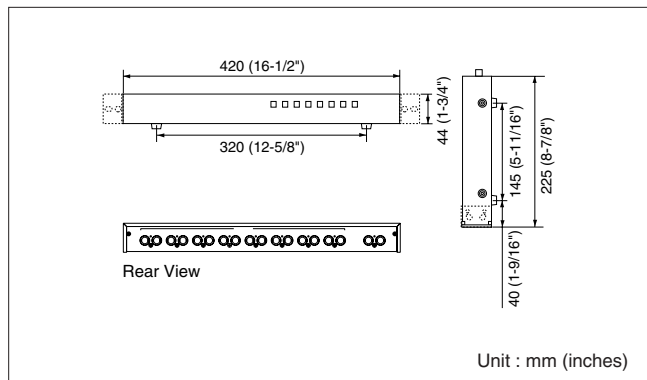

Video Switcher

WJ-SW208

8 camera inputs

- Loop-through 8-channel switcher

DIMENSIONS

SPECIFICATIONS

Multiplex Input	8 Inputs, BNC Connectors
Multiplex Loop-through Output	8 Outputs, BNC Connectors
Video Output	1 Output, BNC Connector
Video Return Input	1 Input, BNC Connector
Camera Selection Switch	Mechanical lock-release push type
Ambient Operating Temperature	-10 °C - +50 °C (14 °F - 122 °F)
Dimensions (W x H x D)	420 x 44 x 225 mm (16-1/2" x 1-3/4" x 8-7/8")
Weight	2.3 kg (5.1 lbs.)

Video Distribution Amplifier

WJ-300C

- One video signal results in six video outputs, or two different video signals result in three each video output signals.

DIMENSIONS