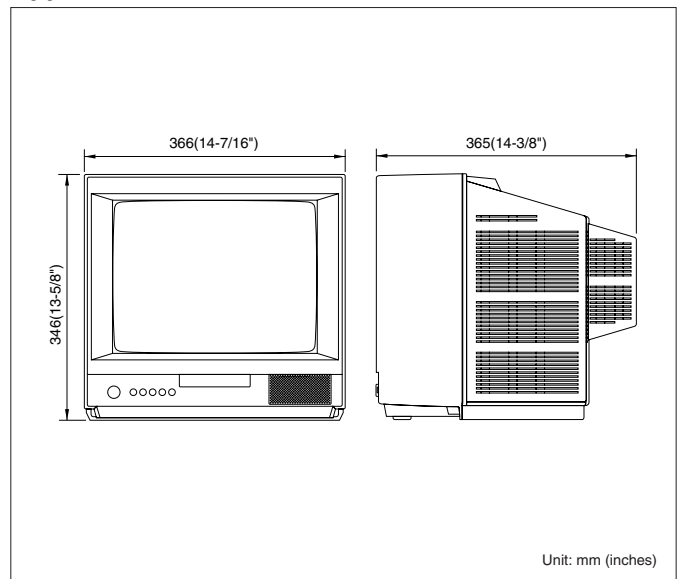

Appearance

Important

- Safety Precaution: carefully read the operating instructions and installation manual before using this product.

DISTRIBUTED BY:

- All TV pictures are simulated.
- Weights and dimensions are approximate.
- Specifications are subject to change without notice.
- These products may be subject to export control regulations.
- All product pictures are NTSC models.

Panasonic®

<http://panasonic.net/security/>

Printed in Japan (2A-024AA)