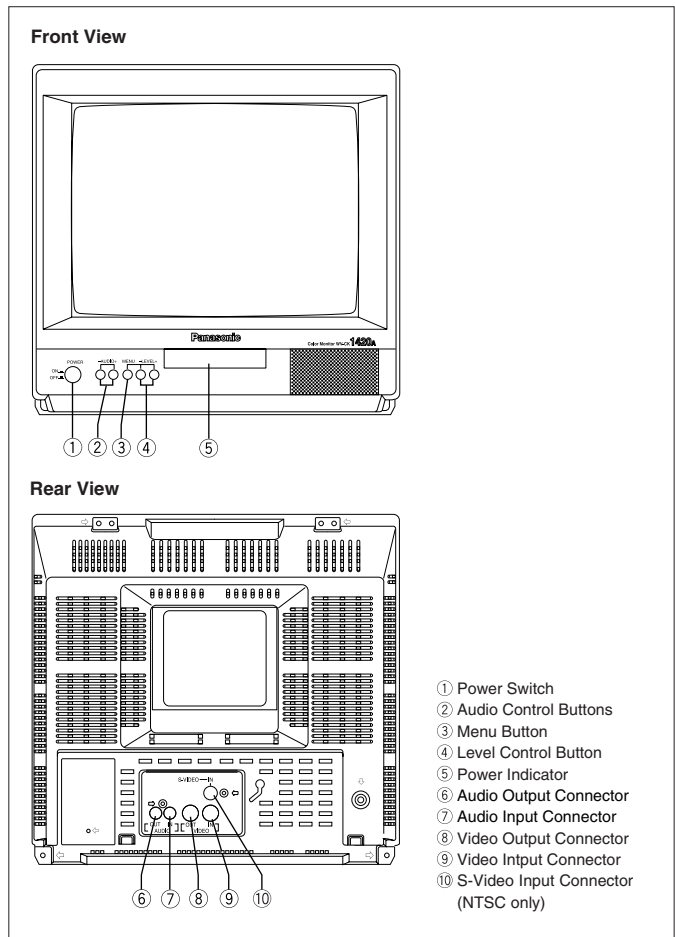

Specifications

TV System	NTSC	PAL	
Display	CRT Size	37 cm (14") diagonal	
	Viewable Size	34 cm (13") diagonal	
	Horizontal Resolution	370 TV lines at center	330 TV lines at center
	Sweep Linearity	Horizontal: Less than 5 %, Vertical: Less than 5 %	
	Sweep Geometry	Less than 2 %	
	Scanning	Interlace, 8 % over scan (typical)	
	Color Temperature	9,300 °K	6,500 °K
Input / Output	Composit Video Input	1x Composite Video Input (BNC) with auto termination loop through output (BNC)	
	S-Video Input	1x S-Video Input	
	Audio Input	1x -8 dB / Hi-Z, (RCA pin jack) with loop through output (RCA pin jack)	
	Speaker	0.7 W	
Controls	Adjustment	BRIGHT, CONTRAST, PICTURE, COLOR, TINT (NTSC only) by setup menu	
	Setup Menu Language	English, French, German	
General	Safety/EMC Standard	UL (1492), FCC (Part15 ClassA), C-UL (No.1-94), DOC (ICES003 ClassA)	CE (EN60065, EN55022 ClassB, EN55024)
	Power Source	120 V AC, 60 Hz	220 - 240 V AC, 50 Hz
	Power Consumption	approx. 60 W	approx. 66 W
	Ambient Operating Temperature	-10 °C ~ +50 °C (+14 °F ~ +122 °F)	
	Ambient Operating Humidity	Less than 90 % (without condensation)	
	Dimensions (W x H x D)	366 mm x 346 mm x 365 mm (14-7/16" x 13-5/8" x 14-3/8")	
	Weight	9.6 kg (21.2 lbs.)	

Part Names and Functions