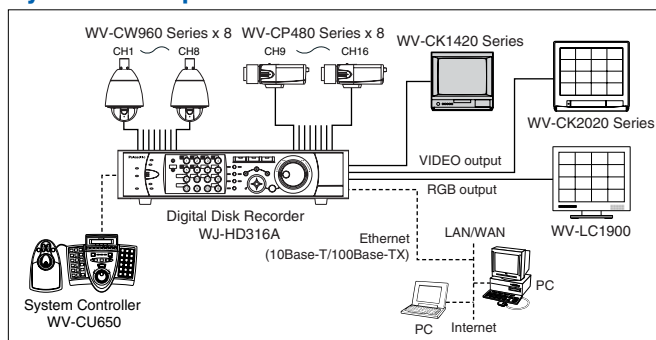

Simple off-the shelf monitor for a cost effective CCTV solution

The WV-CK1420 is a cost effective CRT monitor with 34 cm viewable size screen and 370 (NTSC) / 330 (PAL) TV lines of horizontal resolution. Its 34 cm viewable screen is suitable for most of CCTV applications. The On Screen Display enables easier image adjustments including BRIGHT, CONTRAST, PICTURE, COLOR, TINT (NTSC only) with a choice of English, French or German.

Standard Accessory

- Operating Instructions 1 pc.

System Example

Specifications

TV System	NTSC	PAL	
Display	CRT Size	37 cm (14") diagonal	
	Viewable Size	34 cm (13") diagonal	
	Horizontal Resolution	370 TV lines at center	330 TV lines at center
	Sweep Linearity	Horizontal: Less than 5 %, Vertical: Less than 5 %	
	Sweep Geometry	Less than 2 %	
	Scanning	Interlace, 8 % over scan (typical)	
	Color Temperature	9,300 °K	6,500 °K
Input / Output	Composit Video Input	1x Composite Video Input (BNC) with auto termination loop through output (BNC)	
	S-Video Input	1x S-Video Input	
	Audio Input	1x -8 dB / Hi-Z, (RCA pin jack) with loop through output (RCA pin jack)	
	Speaker	0.7 W	
Controls	Adjustment	BRIGHT, CONTRAST, PICTURE, COLOR, TINT (NTSC only) by setup menu	
	Setup Menu Language	English, French, German	
General	Safety/EMC Standard	UL (1492), FCC (Part15 ClassA), C-UL (No.1-94), DOC (ICES003 ClassA)	CE (EN60065, EN55022 ClassB, EN55024)
	Power Source	120 V AC, 60 Hz	220 - 240 V AC, 50 Hz
	Power Consumption	approx. 60 W	approx. 66 W
	Ambient Operating Temperature	-10 °C ~ +50 °C (+14 °F ~ +122 °F)	
	Ambient Operating Humidity	Less than 90 % (without condensation)	
	Dimensions (W x H x D)	366 mm x 346 mm x 365 mm (14-7/16" x 13-5/8" x 14-3/8")	
	Weight	9.6 kg (21.2 lbs.)	