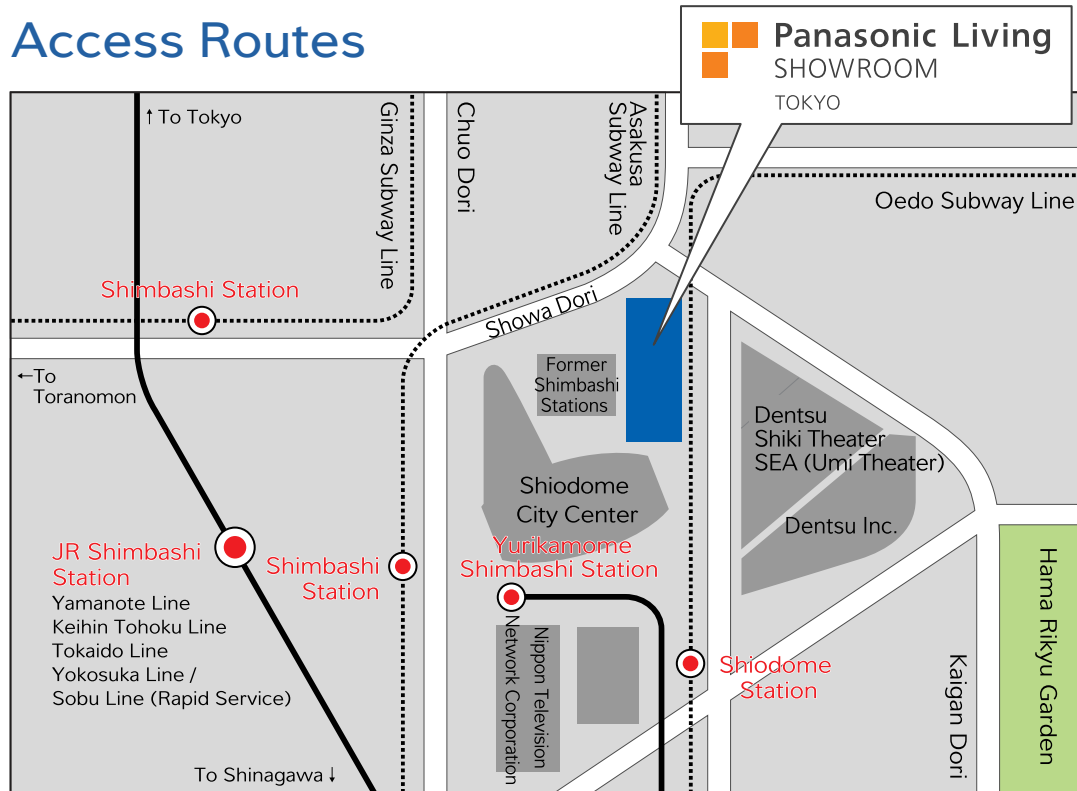

# Access Routes

- Open** Open from 10:00 to 18:00
- Closed** Closed during the summer bon period and the yearend holidays
- Address** 1-5-1 Higashi Shimbashi, Minato-ku, Tokyo 105-8301
- Tel** 03-6218-0010
- Access** \*5 minutes walk from JR Shimbashi Station  
 \*3 minutes walk from Shimbashi Station on the Ginza and Asakusa Subway Line and the Yurikamome Line  
 \*2 minutes walk from Shiodome Station on the Oedo Subway Line

## By Train