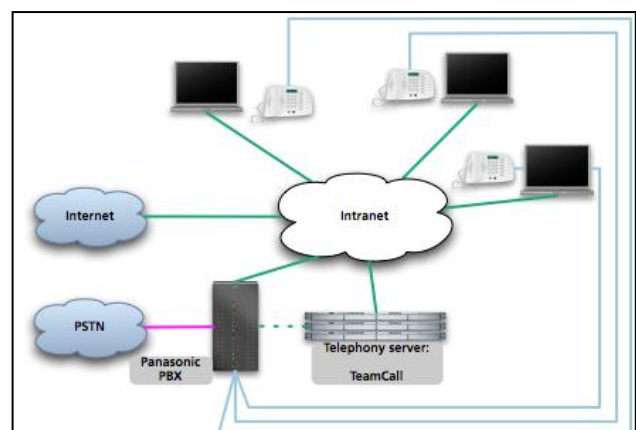

### ► Overview

At home or at the office, ilink direct is the missing link between your Mac and your Panasonic phone.

Architected for network use, ilink direct works with Panasonic PBX systems – and it's brought to you by Mac loving CTI experts.

### ► System Configuration