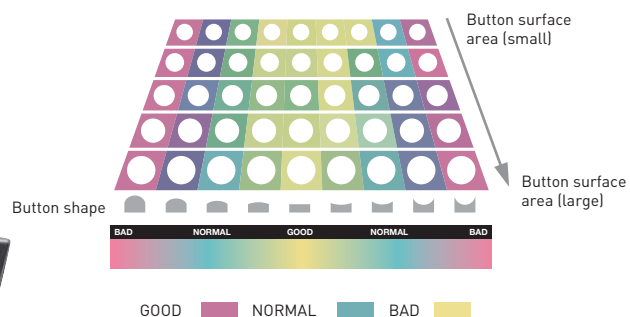

Pursuing Ease of Use – The KX-UT1xx Series

Panasonic's KX-UT1xx Series of SIP phones have been designed by pursuing ease of use in even the tiniest details.

■ Flexible buttons

One-touch buttons exclusively for main functions let you instantly access the intended function without having to press several button sequences. Holding the line, calling, and other operations are easily done without having to memorize complicated steps

■ Ergonomic recessed buttons

We made sure that the frequently used number buttons are easy to press. This included customer verification tests to determine the size and surface shape of the buttons. Slightly recessing the center of the number

buttons gave a better fit to the finger, and made them easier to press. Slightly recessing the center of the number buttons gave a better fit to the finger, and made them easier to press.

Verification tests showed that, regardless of size, buttons with a slight recess were the easiest to press.

■ **Highly legible LCD**

The font size and thickness were carefully considered to make the text and numbers on the LCD easy to read. The KX-UT136 screen also has a 6-line display, so it shows more information.