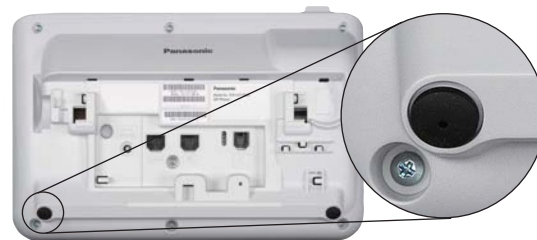

■ Cable concealing back

The back panel is designed to conceal the terminals. In addition to keeping the desk uncluttered, this also helps to prevent dust and other foreign matter from entering the terminal area and causing malfunctions.

■ **Changeable angle stand**

The angle of the display can be changed according to your needs.

■ **Wall mounting**

The phone can be mounted to a wall for more installation flexibility and space saving.

■ **Electronic hook switch***