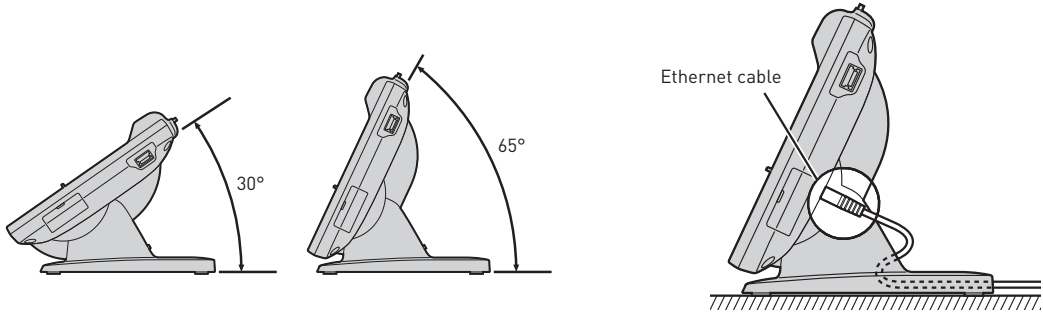

■ **Operating angle 2-step adjustment**

The operating angle can be adjusted in 2 steps — 65° and 30° — to match the desktop area in which the phone is placed. Also, to prevent the LAN cable from being bent,

ample space is provided under the main unit, even for LAN cables with large tips.