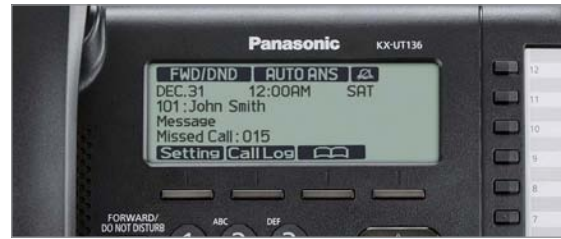

buttons gave a better fit to the finger, and made them easier to press. Slightly recessing the center of the number buttons gave a better fit to the finger, and made them easier to press.

Verification tests showed that, regardless of size, buttons with a slight recess were the easiest to press.

■ Cable concealing back

The back panel is designed to conceal the terminals. In addition to keeping the desk uncluttered, this also helps to prevent dust and other foreign matter from entering the terminal area and causing malfunctions.

■ **Highly legible LCD**

The font size and thickness were carefully considered to make the text and numbers on the LCD easy to read. The KX-UT136 screen also has a 6-line display, so it shows more information.