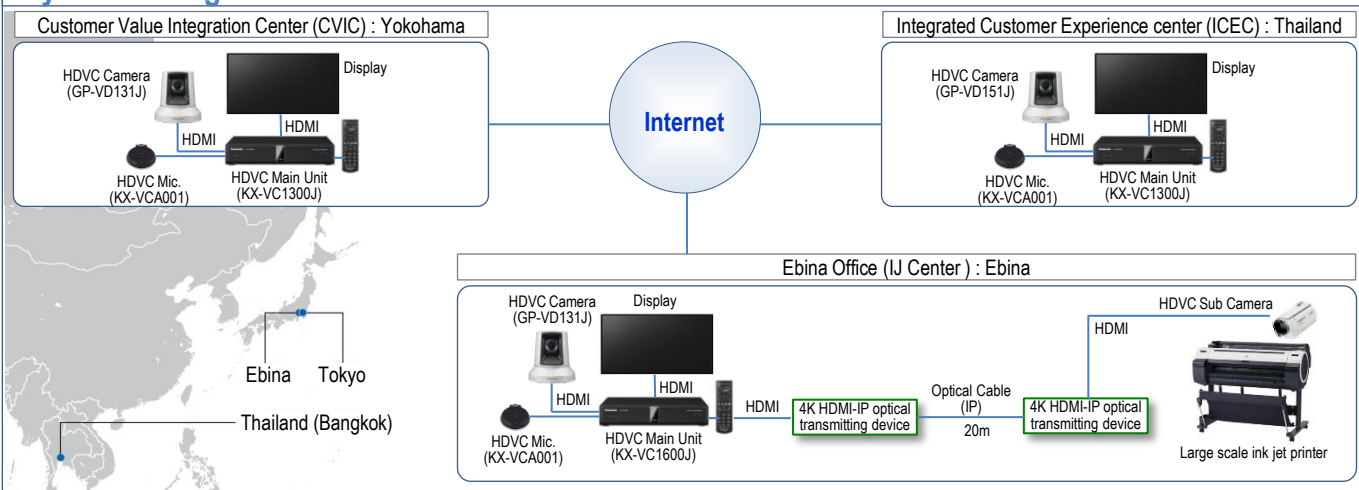

Stable connection with overseas offices based on AV-QoS control

HDMI-IP optical transmission device made by Fuji Xerox Corporation

System Configuration

Installed Models