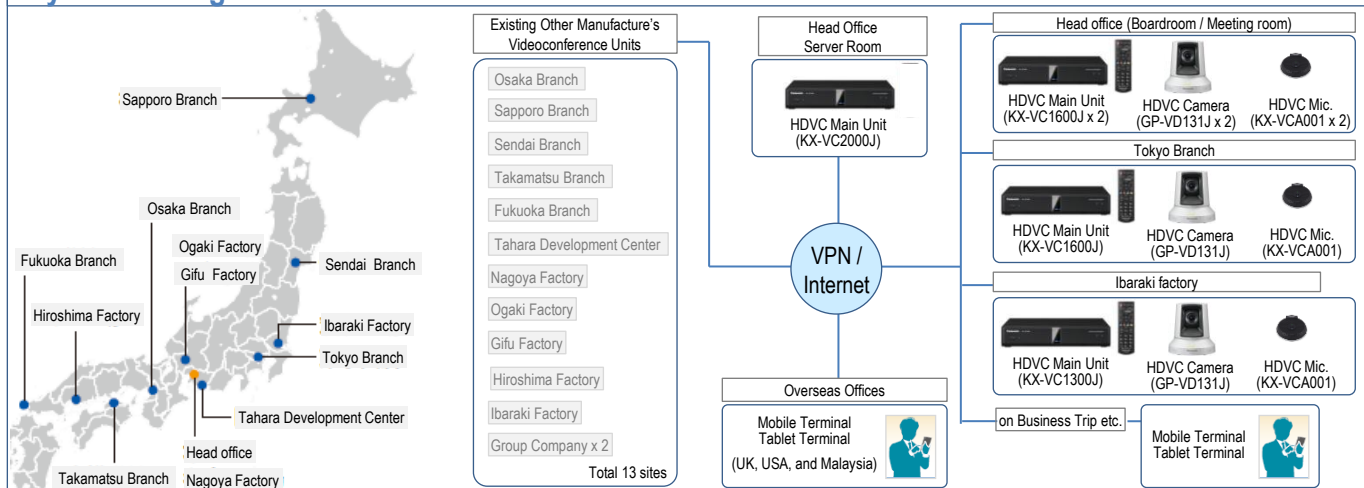

Manufacturing Replacement with HDVC realized smoother videoconferences. In addition, multipoint connection of up to 24 sites became possible using only the HDVC main unit.

Actual videoconference landscape connecting a head office and Tokyo branch office

HDVC main unit, Camera, and display installed on a mobile Rack

HDVC main unit (KX-VC2000J) installed in the head office server room

System Configuration

Installed Models