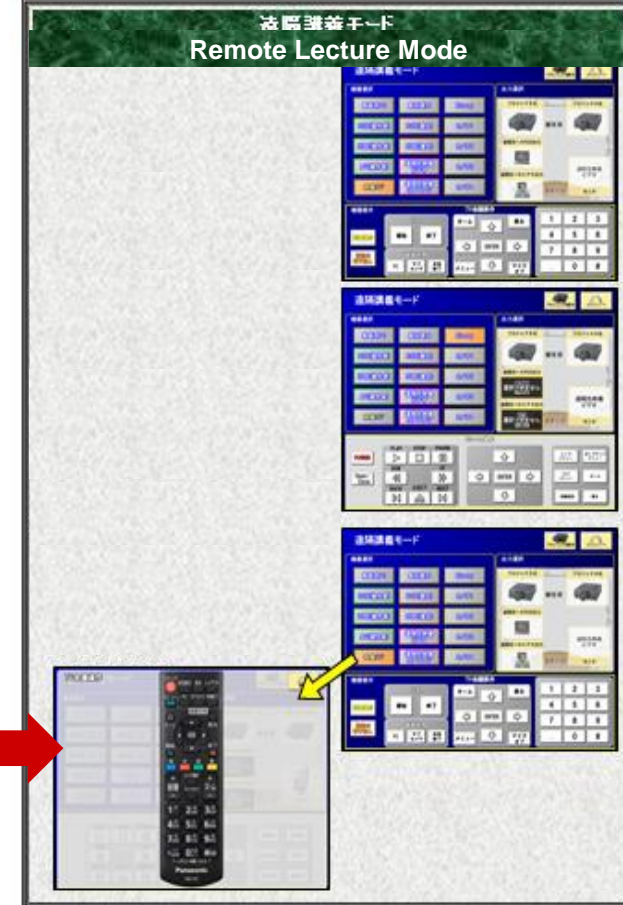

Introduction

The Auditorium in University

Use of HDVC

- Distance learning
- Seminar
- Meeting of office staff

Configuration

- KX-VC1600×1
- Touch panel control system
- External MIC. for lecturers

Further Plan

Change the existing other company's VCs in other classrooms to HDVC.

[Auditorium]

[Touch panel control system(Distance leaning)]

Key Point

The same buttons of the remote control unit are displayed on the touch panel. By pressing the button, required screen such as a menu is displayed on the monitor screen. You can use touch panel in the same way as normal remote control unit.