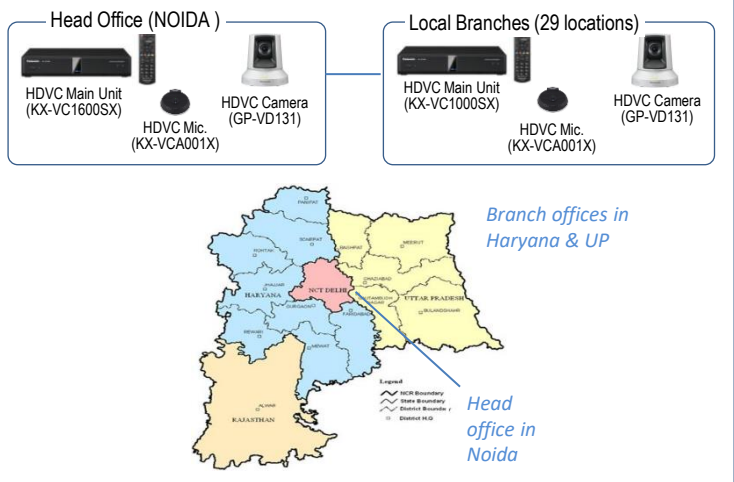

System Configuration

Installed Models

HDVC Main Unit (KX-VC1600SX x 1 unit)	HDVC Main Unit (KX-VC1000SX x 29 units)	HDVC PTZ Camera (GP-VD131 x 24 units)	HDVC Microphone (KX-VCA001X x 30 units)

** HDVC is abbreviation of HD Visual Communication System