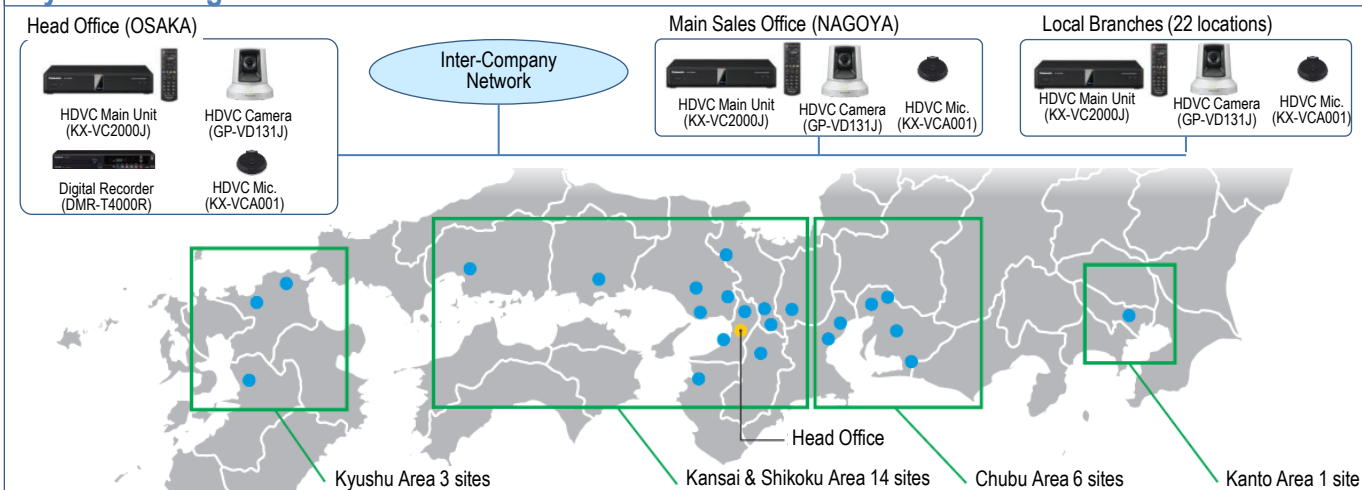

Wholesales Connected meeting rooms with 24 remote locations via the KX-VC2000J as a core, and realized better communication with quality comparable to "face to face meetings."

Actual videoconference view connecting OSAKA head office and remote branch office

With detailed sharpen image and crystal clear sound, realized videoconference comparable of "real presence".

HDVC main unit installed in a mobile rack

System Configuration

Installed Models