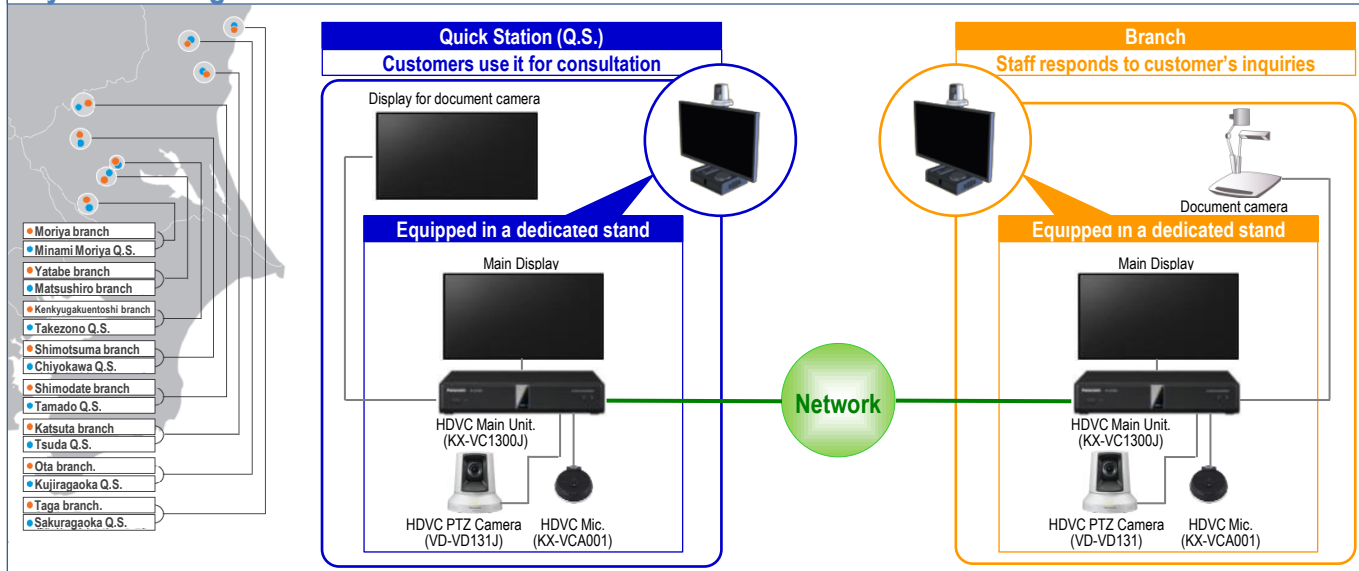

Finance/Securities An HDVC integrated model was introduced, and a new branch office was opened with a new concept. It reduces labor, while maintaining the quality of service and convenience.

An HDVC integrated model installed at Tamado Quick Station. It became possible to have remote consultation with staff of their mother office, Shimodate branch.

An HDVC installed in Shimodate Branch

Tamado Quick Station

System Configuration

Installed Models