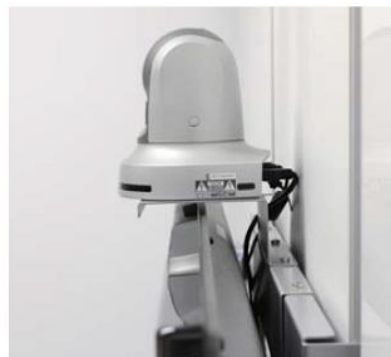

Office/Education Solution A flexible connection between remote offices was achieved with easy remote control operation. HDVCs are frequently used as a daily communication tool.

Having a conference call with feeling close to the other party in the display as if the table was connected to the back of the display.

HDVC can connect to a PC wirelessly via WIVIA (distributed by Uchida Yoko).

An HD integration camera is installed above a monitor display with a pedestal made by Uchida Yoko.

System Configuration

Installed Models