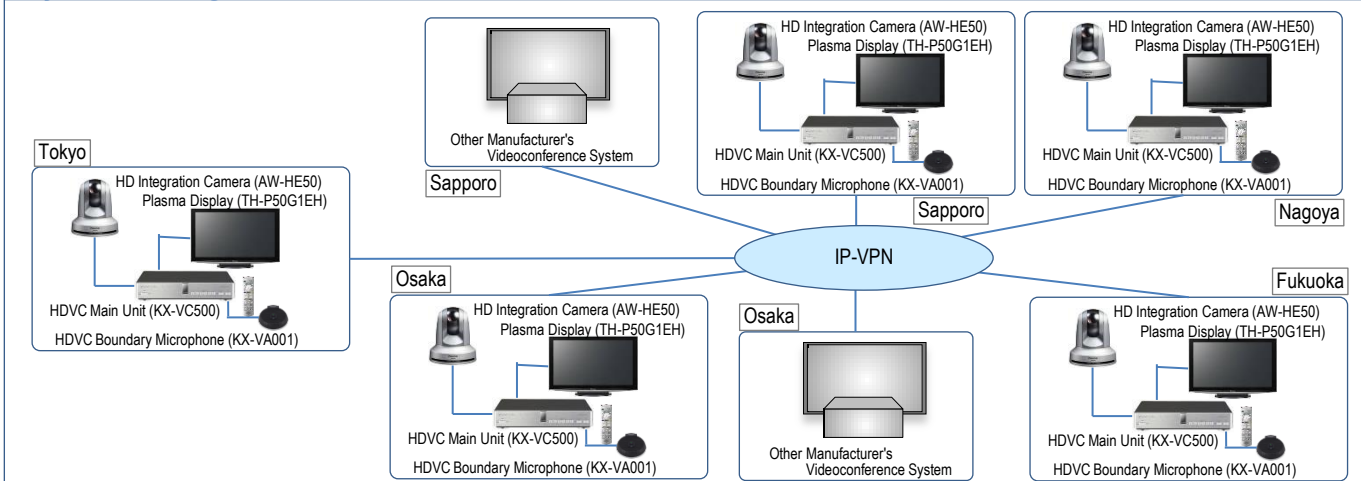

Office/Education Solution A flexible connection between remote offices was achieved with easy remote control operation. HDVCs are frequently used as a daily communication tool.

Having a conference call with feeling close to the other party in the display as if the table was connected to the back of the display.

HDVC can connect to a PC wirelessly via WIVIA (distributed by Uchida Yoko).

An HD integration camera is installed above a monitor display with a pedestal made by Uchida Yoko.

System Configuration

Installed Models

HDVC Main Unit
(KX-VC500 x 1 units)

HD Integrated Camera
(AW-HE50H x 5 units)

Plasma Display
(TH-P50G1EH x 5 units)