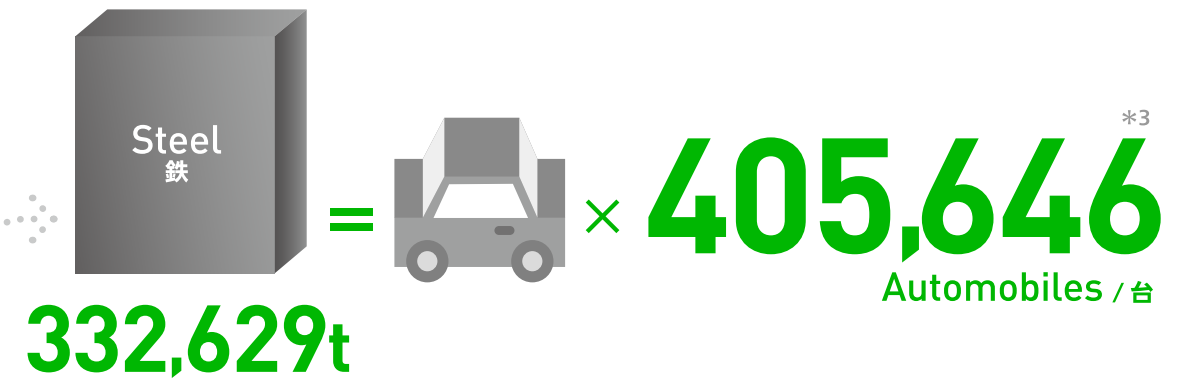

PETEC
by Numbers

数字で見る PETEC

Amount of materials recycled
リサイクルした素材の量

Over **18,200,000**
Appliances / 台以上

Visitors
累計見学者数

207,187^{*2}
Visitors / 人

Panasonic

*1 Plant operation began the year that the Home Appliance Recycling Law was enacted リサイクル法実施の年より稼働開始
*2 Cumulative number of factory tour visitors from 2001 to 2022 累計：2001年～2022年
*3 Equivalent to calculation based on 820 kg/vehicle 1台あたり820kg換算
*4 Equivalent to calculation based on 250 tons/statue 1体あたり250t換算
*5 Equivalent to calculation based on 115 tons/airplane 1機あたり115t換算
All numbers are approximate. 数字はすべて概算です。