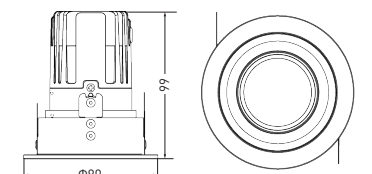

Beam Angle
15°/24°/36°

Power Factor
0.95

Certification

RoHS / CISPR15 / CR / SIRIM

*Certification applicable for selected models.
*Spec and certification may change without notice.

I Series Lineup

Specification

7W, 9W, 13W

Dimension

Size : Ø90×99mm
Cut-out size : 75mm
Weight : 0.3kg

I Data

Wattage	7W			9W		
Beam Angle	15°	24°	36°	15°	24°	36°
3000K	NNV72025WE1A 510lm,73lm/W	NNV72026WE1A 510lm,73lm/W	NNV72027WE1A 510lm,73lm/W	NNV72028WE1A 660lm,73lm/W	NNV72029WE1A 660lm,73lm/W	NNV72030WE1A 660lm,73lm/W
3500K	—	—	—	—	—	—
4000K	NNV72075WE1A 510lm,73lm/W	NNV72076WE1A 510lm,73lm/W	NNV72077WE1A 510lm,73lm/W	NNV72078WE1A 660lm,73lm/W	NNV72079WE1A 660lm,73lm/W	NNV72080WE1A 660lm,73lm/W
5000K	NNV72100WE1A 510lm,73lm/W	NNV72101WE1A 510lm,73lm/W	NNV72102WE1A 510lm,73lm/W	NNV72103WE1A 660lm,73lm/W	NNV72104WE1A 660lm,73lm/W	NNV72105WE1A 660lm,73lm/W
Photometric Distribution						
cd/klm (=100%) — C0, C180						