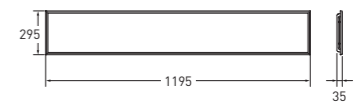

Specification

| | |
|------------------------------|---|
| Rated Voltage | 220-240V |
| Frequency | 50/60Hz |
| Lifetime | 50,000 hours |
| CRI | 80 |
| Ambient Temperature Range | 5°C-35°C |
| Power Factor | 0.9 |
| Materials | Body: SPCC Frame: Aluminium Panel: PS |
| IP Rating | IP20 |
| Classification of Luminaries | Class II |
| THDi | <10% |
| SDCM | 5 |

Dimension

Size : 595×595×35mm
Weight : 2kg

Size : 1195×295×35mm
Weight : 2kg

I Data

| Shape | 2x2 | | 1x4 | |
|--------------------------|------------|----------------------------------|----------------------------------|--|
| | 36W | 36W | 36W | 36W |
| Wattage | 36W | 36W | 36W | 36W |
| Type | Basic | High Efficacy | Basic | High Efficacy |
| Dimming (DALI) | 3000K ● | NNFC70600DZ88 3900lm, 108lm/W | NNFC70601DZ88 4400lm, 122lm/W | NNFC70620DZ88 3900lm, 108lm/W NNFC70621DZ88 4400lm, 122lm/W |
| | 4000K ○ | NNFC70650DZ88 3900lm, 108lm/W | NNFC70651DZ88 4400lm, 122lm/W | NNFC70670DZ88 3900lm, 108lm/W NNFC70671DZ88 4400lm, 122lm/W |
| | 6500K ● | NNFC70660DZ88 3900lm, 108lm/W | NNFC70661DZ88 4400lm, 122lm/W | NNFC70680DZ88 3900lm, 108lm/W NNFC70681DZ88 4400lm, 122lm/W |
| Photometric Distribution | | | | |