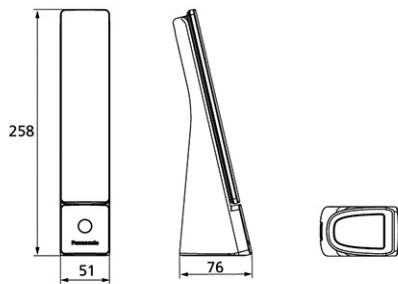

Panasonic

Certificates & Standards

CB / RoHs / TISI / CR

Dimension and Materials

Photometric Chart

Ref. No.	
Type of Luminaire	Portable Lamp Desk Lamp Desk Lamp
Set Model No.	HHGLT0348L02
Type of Light Source	LED
Power Input	4.5W
System Lumen Output	180 lm
System Efficacy	40 lm/W
Power Voltage	DC5V
Power Factor	
Lifetime	20000H(L70)
CCT	4000K
CRI	80
SDCM	5
Input Frequency	
Dimming	Dimmable
Dimming Range	10-100%
UGR	
Glare Cut Angle	
Beam Angle	
Rotation Angle	
Tilt Angle	
IP code	20
IK code	
Ambient Temperature Range	5 - 35°C
Surge Protection	
Classification of Luminaires	Class III
THDi	
Effective Projected Area	
Driver	Integrated
Cut Out Size	
Dimensions	W73mm*L257mm*H52mm
Weight	0.45 kg
Body	ABS
Reflector	
Diffuser	
Trim	
Casing	ABS(White)
Country of Origin	China
Brand	Panasonic
Remarks	