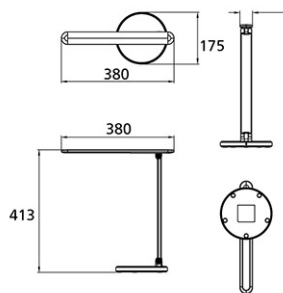

Panasonic

Certificates & Standards

CB / RoHs / CR

Dimension and Materials

Photometric Chart

Ref. No.	
Type of Luminaire	Portable Lamp
	Desk Lamp
	Desk Lamp
Set Model No.	HHGLT0424B88
Type of Light Source	LED
Power Input	13W
System Lumen Output	1100 lm
System Efficacy	85 lm/W
Power Voltage	220-240V
Power Factor	0.6
Lifetime	20000H(L70)
CCT	4000K
CRI	95
SDCM	?6
Input Frequency	50/60Hz
Dimming	Dimmable
Dimming Range	10-100%
UGR	
Glare Cut Angle	
Beam Angle	
Rotation Angle	
Tilt Angle	
IP code	20
IK code	
Ambient Temperature Range	5 - 35°C
Surge Protection	0.5kV
Classification of Luminaires	Class II
THDi	
Effective Projected Area	
Driver	Integrated
Cut Out Size	
Dimensions	W170mm*L380mm*H410mm
Weight	0.62 kg
Body	ABS+PC(Dark Grey)
Reflector	
Diffuser	ABS+PC(White)
Trim	ABS+PC(Dark Grey)
Casing	
Country of Origin	China
Brand	Panasonic
Remarks	LOVEEYE