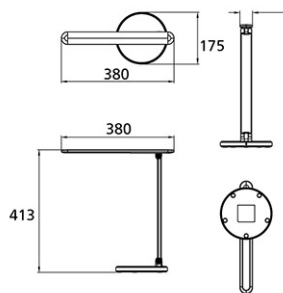

Panasonic

Certificates & Standards

CB / RoHs / CR

Dimension and Materials

Photometric Chart

Ref. No.	
Type of Luminaire	Portable Lamp Desk Lamp Desk Lamp
Set Model No.	HHGLT0424W88
Type of Light Source	LED
Power Input	9W
System Lumen Output	700 lm
System Efficacy	78 lm/W
Power Voltage	220-240V
Power Factor	0.6
Lifetime	20000H(L70)
CCT	4000K
CRI	95
SDCM	?6
Input Frequency	50/60Hz
Dimming	Dimmable
Dimming Range	10-100%
UGR	
Glare Cut Angle	
Beam Angle	
Rotation Angle	
Tilt Angle	
IP code	20
IK code	
Ambient Temperature Range	5 - 35°C
Surge Protection	0.5kV
Classification of Luminaires	Class II
THDi	
Effective Projected Area	
Driver	Integrated
Cut Out Size	
Dimensions	W170mm*L380mm*H410mm
Weight	0.62 kg
Body	ABS+PC(White)
Reflector	
Diffuser	ABS+PC(White)
Trim	ABS+PC(White)
Casing	
Country of Origin	China
Brand	Panasonic
Remarks	LOVEEYE