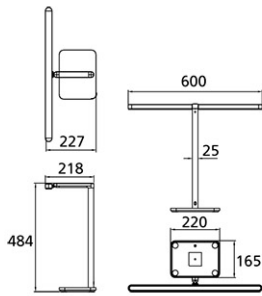

Panasonic

Certificates & Standards

CB / RoHs / CR

Dimension and Materials

Photometric Chart

Ref. No.	
Type of Luminaire	Portable Lamp Desk Lamp Desk Lamp
Set Model No.	HHGLT0435W88
Type of Light Source	LED
Power Input	14W
System Lumen Output	1100 lm
System Efficacy	79 lm/W
Power Voltage	220-240V
Power Factor	0.6
Lifetime	20000H(L70)
CCT	4000K
CRI	95
SDCM	?6
Input Frequency	50/60Hz
Dimming	Dimmable
Dimming Range	10-100%
UGR	
Glare Cut Angle	
Beam Angle	
Rotation Angle	
Tilt Angle	
IP code	20
IK code	
Ambient Temperature Range	5 - 35°C
Surge Protection	0.5kV
Classification of Luminaries	Class II
THDi	
Effective Projected Area	
Driver	Integrated
Cut Out Size	
Dimensions	W600mm*L227mm*H483mm
Weight	1.07 kg
Body	ABS(White)
Reflector	
Diffuser	PC(White)
Trim	ABS(White)
Casing	
Country of Origin	China
Brand	Panasonic
Remarks	LOVEEYE