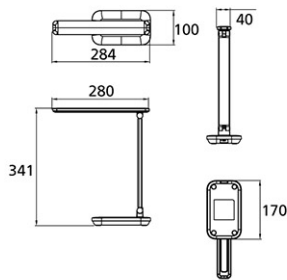

Panasonic

Certificates & Standards

CB / RoHs / CR

Dimension and Materials

Photometric Chart

Ref. No.	
Type of Luminaire	Portable Lamp Desk Lamp Desk Lamp
Set Model No.	HHGLT0628U88
Type of Light Source	LED
Power Input	4.5W
System Lumen Output	180 lm
System Efficacy	40 lm/W
Power Voltage	DC5V
Power Factor	
Lifetime	20000H(L70)
CCT	4000K
CRI	80
SDCM	?6
Input Frequency	
Dimming	Dimmable
Dimming Range	10-100%
UGR	
Glare Cut Angle	
Beam Angle	
Rotation Angle	
Tilt Angle	
IP code	20
IK code	
Ambient Temperature Range	5 - 35°C
Surge Protection	0.5kV
Classification of Luminaires	Class III
THDi	
Effective Projected Area	
Driver	Integrated
Cut Out Size	
Dimensions	W73mm*L267mm*H52mm
Weight	0.48 kg
Body	ABS(White)
Reflector	
Diffuser	ABS(White)
Trim	ABS(White)
Casing	
Country of Origin	China
Brand	Panasonic
Remarks	RG0