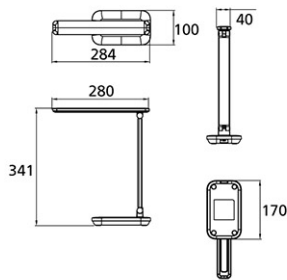

Panasonic

Certificates & Standards

CB / RoHs / CR

Dimension and Materials

Photometric Chart

Ref. No.	
Type of Luminaire	Portable Lamp Desk Lamp Desk Lamp
Set Model No.	HHGLT0629U88
Type of Light Source	LED
Power Input	4.5W
System Lumen Output	180 lm
System Efficacy	40 lm/W
Power Voltage	DC5V
Power Factor	
Lifetime	20000H(L70)
CCT	4000K
CRI	80
SDCM	?6
Input Frequency	
Dimming	Dimmable
Dimming Range	10-100%
UGR	
Glare Cut Angle	
Beam Angle	
Rotation Angle	
Tilt Angle	
IP code	20
IK code	
Ambient Temperature Range	5 - 35°C
Surge Protection	0.5kV
Classification of Luminaires	Class III
THDi	
Effective Projected Area	
Driver	Integrated
Cut Out Size	
Dimensions	W73mm*L267mm*H52mm
Weight	0.48 kg
Body	ABS(Black)
Reflector	
Diffuser	ABS(White)
Trim	ABS(Black)
Casing	
Country of Origin	China
Brand	Panasonic
Remarks	RG0