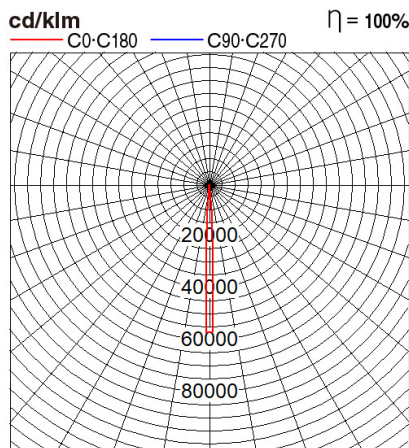

Panasonic

Certificates & Standards

Dimension and Materials

Photometric Chart

Ref. No.	
Type of Luminaire	Portable Lamp
	Others
	Others
Set Model No.	HHGTQ040505
Type of Light Source	LED
Power Input	3W
System Lumen Output	220 lm
System Efficacy	73 lm/W
Power Voltage	DC5V
Power Factor	
Lifetime	20000H(L70)
CCT	3000K
CRI	70
SDCM	
Input Frequency	
Dimming	Dimmable
Dimming Range	0-100%
UGR	
Glare Cut Angle	
Beam Angle	4deg.
Rotation Angle	
Tilt Angle	75deg.
IP code	54
IK code	
Ambient Temperature Range	0 - 40°C
Surge Protection	
Classification of Luminaires	Class III
THDi	
Effective Projected Area	
Driver	Integrated
Cut Out Size	
Dimensions	82mm*96mm*82mm
Weight	0.175 kg
Body	PC(Black)+ABS(Black)
Reflector	PC(White)
Diffuser	
Trim	PC(Black)+ABS(Black)
Casing	
Country of Origin	China
Brand	Panasonic
Remarks	