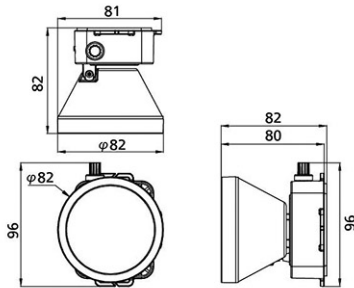

Panasonic

Certificates & Standards

Dimension and Materials

Photometric Chart

Ref. No.	
Type of Luminaire	Portable Lamp
	Others
	Others
Set Model No.	HHGTQ040505
Type of Light Source	LED
Power Input	3W
System Lumen Output	220 lm
System Efficacy	73 lm/W
Power Voltage	DC5V
Power Factor	
Lifetime	20000H(L70)
CCT	3000K
CRI	70
SDCM	
Input Frequency	
Dimming	Dimmable
Dimming Range	0-100%
UGR	
Glare Cut Angle	
Beam Angle	4deg.
Rotation Angle	
Tilt Angle	75deg.
IP code	54
IK code	
Ambient Temperature Range	0 - 40°C
Surge Protection	
Classification of Luminaires	Class III
THDi	
Effective Projected Area	
Driver	Integrated
Cut Out Size	
Dimensions	82mm*96mm*82mm
Weight	0.175 kg
Body	PC(Black)+ABS(Black)
Reflector	PC(White)
Diffuser	
Trim	PC(Black)+ABS(Black)
Casing	
Country of Origin	China
Brand	Panasonic
Remarks	