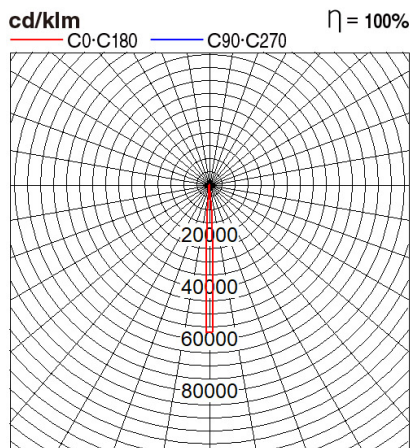

Panasonic

Certificates & Standards

RoHs

Dimension and Materials

Photometric Chart

Ref. No.	
Type of Luminaire	Portable Lamp
	Others
	Others
Set Model No.	HHGTQ040588
Type of Light Source	LED
Power Input	3W
System Lumen Output	219 lm
System Efficacy	73 lm/W
Power Voltage	DC5V
Power Factor	
Lifetime	20000H(L70)
CCT	3000K
CRI	70
SDCM	
Input Frequency	
Dimming	Dimmable
Dimming Range	0-100%
UGR	
Glare Cut Angle	
Beam Angle	3.9deg.
Rotation Angle	
Tilt Angle	90deg.
IP code	54
IK code	
Ambient Temperature Range	5 - 35°C
Surge Protection	
Classification of Luminaires	
THDi	
Effective Projected Area	
Driver	Integrated
Cut Out Size	
Dimensions	82mm*96mm*82mm
Weight	0.17 kg
Body	PC(Black)+ABS(White)
Reflector	
Diffuser	
Trim	
Casing	
Country of Origin	China
Brand	Panasonic
Remarks	