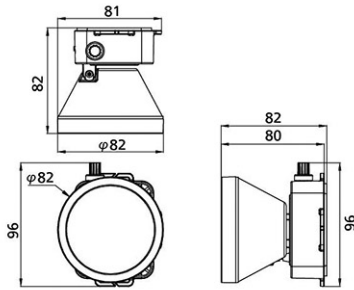

Panasonic

Certificates & Standards

RoHs

Dimension and Materials

Photometric Chart

Ref. No.	
Type of Luminaire	Portable Lamp
	Others
	Others
Set Model No.	HHGTQ040588
Type of Light Source	LED
Power Input	3W
System Lumen Output	219 lm
System Efficacy	73 lm/W
Power Voltage	DC5V
Power Factor	
Lifetime	20000H(L70)
CCT	3000K
CRI	70
SDCM	
Input Frequency	
Dimming	Dimmable
Dimming Range	0-100%
UGR	
Glare Cut Angle	
Beam Angle	3.9deg.
Rotation Angle	
Tilt Angle	90deg.
IP code	54
IK code	
Ambient Temperature Range	5 - 35°C
Surge Protection	
Classification of Luminaires	
THDi	
Effective Projected Area	
Driver	Integrated
Cut Out Size	
Dimensions	82mm*96mm*82mm
Weight	0.17 kg
Body	PC(Black)+ABS(White)
Reflector	
Diffuser	
Trim	
Casing	
Country of Origin	China
Brand	Panasonic
Remarks	