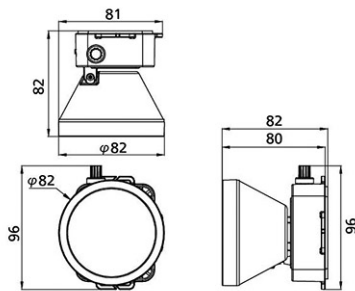

Panasonic

Certificates & Standards

Dimension and Materials

Photometric Chart

Ref. No.	
Type of Luminaire	Portable Lamp
	Others
	Others
Set Model No.	HHGTQ040605
Type of Light Source	LED
Power Input	3W
System Lumen Output	220 lm
System Efficacy	73 lm/W
Power Voltage	DC5V
Power Factor	
Lifetime	20000H(L70)
CCT	6500K
CRI	70
SDCM	
Input Frequency	
Dimming	Dimmable
Dimming Range	0-100%
UGR	
Glare Cut Angle	
Beam Angle	4deg.
Rotation Angle	
Tilt Angle	75deg.
IP code	54
IK code	
Ambient Temperature Range	0 - 40°C
Surge Protection	
Classification of Luminaires	Class III
THDi	
Effective Projected Area	
Driver	Integrated
Cut Out Size	
Dimensions	82mm*96mm*82mm
Weight	0.175 kg
Body	PC(Black)+ABS(Black)
Reflector	PC(White)
Diffuser	
Trim	PC(Black)+ABS(Black)
Casing	
Country of Origin	China
Brand	Panasonic
Remarks	