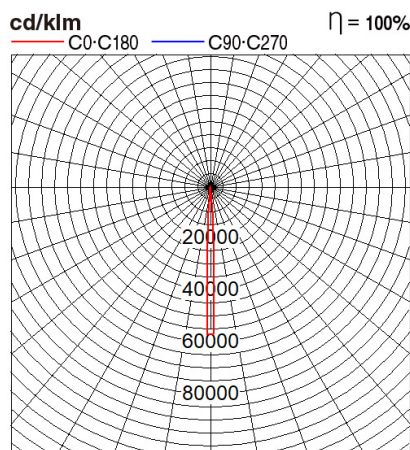

Panasonic

Certificates & Standards

Dimension and Materials

Photometric Chart

Ref. No.	
Type of Luminaire	Portable Lamp
	Others
	Others
Set Model No.	HHGTQ040605
Type of Light Source	LED
Power Input	3W
System Lumen Output	220 lm
System Efficacy	73 lm/W
Power Voltage	DC5V
Power Factor	
Lifetime	20000H(L70)
CCT	6500K
CRI	70
SDCM	
Input Frequency	
Dimming	Dimmable
Dimming Range	0-100%
UGR	
Glare Cut Angle	
Beam Angle	4deg.
Rotation Angle	
Tilt Angle	75deg.
IP code	54
IK code	
Ambient Temperature Range	0 - 40°C
Surge Protection	
Classification of Luminaires	Class III
THDi	
Effective Projected Area	
Driver	Integrated
Cut Out Size	
Dimensions	82mm*96mm*82mm
Weight	0.175 kg
Body	PC(Black)+ABS(Black)
Reflector	PC(White)
Diffuser	
Trim	PC(Black)+ABS(Black)
Casing	
Country of Origin	China
Brand	Panasonic
Remarks	