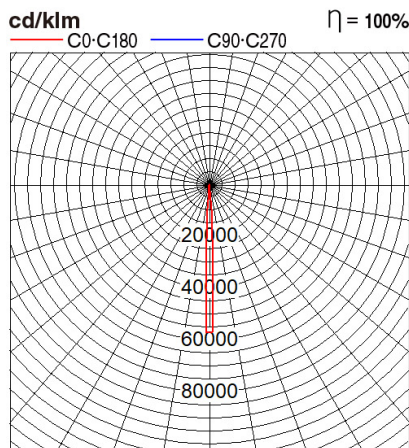

Panasonic

Certificates & Standards

RoHS

Dimension and Materials

Photometric Chart

Ref. No.	
Type of Luminaire	Portable Lamp
	Others
	Others
Set Model No.	HHGTQ040688
Type of Light Source	LED
Power Input	3W
System Lumen Output	219 lm
System Efficacy	73 lm/W
Power Voltage	DC5V
Power Factor	
Lifetime	20000H(L70)
CCT	6500K
CRI	70
SDCM	
Input Frequency	
Dimming	Dimmable
Dimming Range	0-100%
UGR	
Glare Cut Angle	
Beam Angle	3.9deg.
Rotation Angle	
Tilt Angle	90deg.
IP code	54
IK code	
Ambient Temperature Range	5 - 35°C
Surge Protection	
Classification of Luminaires	
THDi	
Effective Projected Area	
Driver	Integrated
Cut Out Size	
Dimensions	82mm*96mm*82mm
Weight	0.17 kg
Body	PC(Black)+ABS(White)
Reflector	
Diffuser	
Trim	
Casing	
Country of Origin	China
Brand	Panasonic
Remarks	