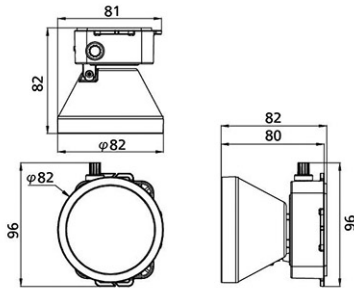

Panasonic

Certificates & Standards

RoHS

Dimension and Materials

Photometric Chart

Ref. No.	
Type of Luminaire	Portable Lamp
	Others
	Others
Set Model No.	HHGTQ040688
Type of Light Source	LED
Power Input	3W
System Lumen Output	219 lm
System Efficacy	73 lm/W
Power Voltage	DC5V
Power Factor	
Lifetime	20000H(L70)
CCT	6500K
CRI	70
SDCM	
Input Frequency	
Dimming	Dimmable
Dimming Range	0-100%
UGR	
Glare Cut Angle	
Beam Angle	3.9deg.
Rotation Angle	
Tilt Angle	90deg.
IP code	54
IK code	
Ambient Temperature Range	5 - 35°C
Surge Protection	
Classification of Luminaires	
THDi	
Effective Projected Area	
Driver	Integrated
Cut Out Size	
Dimensions	82mm*96mm*82mm
Weight	0.17 kg
Body	PC(Black)+ABS(White)
Reflector	
Diffuser	
Trim	
Casing	
Country of Origin	China
Brand	Panasonic
Remarks	