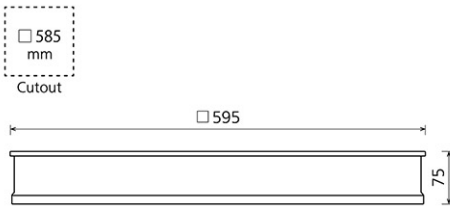

Certificates & Standards

Dimension and Materials

Photometric Chart

Ref. No.	
Type of Luminaire	Baselight
	LGP
	KUU Series_FLOAT Square
Set Model No.	KRGX0111648DW
Type of Light Source	LED
Power Input	16W
System Lumen Output	1120 lm
System Efficacy	70 lm/W
Power Voltage	240V
Power Factor	>0.90
Lifetime	50000H(L70)
CCT	4000K
CRI	80
SDCM	<3
Input Frequency	50Hz
Dimming	non-Dimmable
Dimming Range	
UGR	
Glare Cut Angle	
Beam Angle	
Rotation Angle	
Tilt Angle	
IP code	20
IK code	
Ambient Temperature Range	-10 - 45°C
Surge Protection	4KV
Classification of Luminaries	
THDi	<20
Effective Projected Area	
Driver	Integrated
Cut Out Size	
Dimensions	W595mm*L595mm*H75mm
Weight	5.1 kg
Body	CRCA
Reflector	
Diffuser	PMMA
Trim	
Casing	
Country of Origin	India
Brand	Panasonic
Remarks	