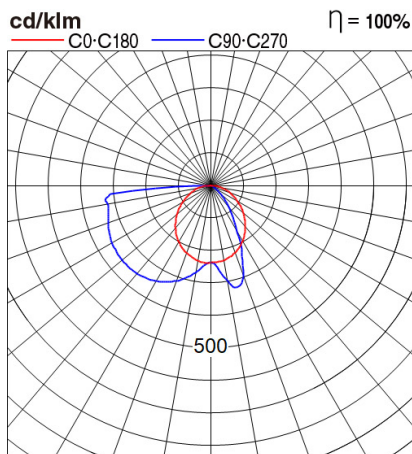

Certificates & Standards

Dimension and Materials

Photometric Chart

Ref. No.	
Type of Luminaire	Baselight
	LGP
	KUU Series_FLOAT Square
Set Model No.	KRGX0111648DW
Type of Light Source	LED
Power Input	16W
System Lumen Output	1120 lm
System Efficacy	70 lm/W
Power Voltage	240V
Power Factor	>0.90
Lifetime	50000H(L70)
CCT	4000K
CRI	80
SDCM	<3
Input Frequency	50Hz
Dimming	non-Dimmable
Dimming Range	
UGR	
Glare Cut Angle	
Beam Angle	
Rotation Angle	
Tilt Angle	
IP code	20
IK code	
Ambient Temperature Range	-10 - 45°C
Surge Protection	4KV
Classification of Luminaries	
THDi	<20
Effective Projected Area	
Driver	Integrated
Cut Out Size	
Dimensions	W595mm*L595mm*H75mm
Weight	5.1 kg
Body	CRCA
Reflector	
Diffuser	PMMA
Trim	
Casing	
Country of Origin	India
Brand	Panasonic
Remarks	