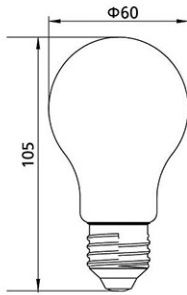

## Dimension and Materials

## Photometric Chart

Ref. No.	
Type of Luminaire	LED Lamp
	Filament
	Filament
Set Model No.	<b>LDACH07LG1AA</b>
Type of Light Source	LED
Power Input	7W
System Lumen Output	630 lm
System Efficacy	90 lm/W
Power Voltage	220-240V
Power Factor	0.5
Lifetime	15000H(L70)
CCT	2000K
CRI	80
SDCM	
Input Frequency	50/60Hz
Dimming	non-Dimmable
Dimming Range	
UGR	
Glare Cut Angle	
Beam Angle	360deg.
Rotation Angle	
Tilt Angle	
IP code	20
IK code	
Ambient Temperature Range	0 - 40°C
Surge Protection	
Classification of Luminaires	
THDi	
Effective Projected Area	
Driver	Integrated
Cut Out Size	
Dimensions	60mm*105mm
Weight	0.034 kg
Body	Glass+AL
Reflector	
Diffuser	
Trim	
Casing	
Country of Origin	China
Brand	Panasonic
Remarks	Color temperature: 2000K, Color Name:Antique Warm