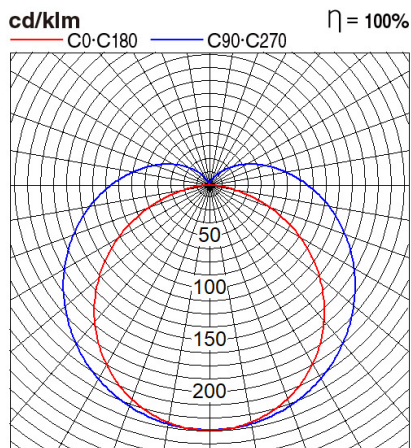

## Dimension and Materials

## Photometric Chart

Ref. No.	
Type of Luminaire	Baselight Cleanroom Baselight Cleanroom
Set Model No.	<b>NFV30020WE1A</b>
Type of Light Source	LED
Power Input	23W
System Lumen Output	3000 lm
System Efficacy	130 lm/W
Power Voltage	220-240V
Power Factor	0.95
Lifetime	50000H(L70)
CCT	4000K
CRI	
SDCM	<5
Input Frequency	50/60Hz
Dimming	non-Dimmable
Dimming Range	
UGR	
Glare Cut Angle	
Beam Angle	120deg.
Rotation Angle	
Tilt Angle	
IP code	40
IK code	
Ambient Temperature Range	5 - 35°C
Surge Protection	
Classification of Luminaires	Class I
THDi	
Effective Projected Area	
Driver	Integrated
Cut Out Size	
Dimensions	65mm*1100mm*45mm
Weight	0.83 kg
Body	PC
Reflector	
Diffuser	PC
Trim	
Casing	
Country of Origin	China
Brand	Panasonic
Remarks	