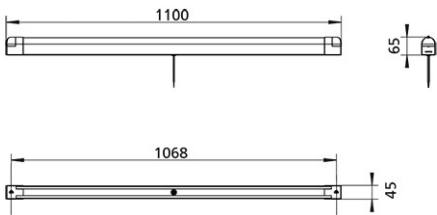

## Dimension and Materials

## Photometric Chart

Ref. No.	
Type of Luminaire	Baselight Cleanroom Baselight Cleanroom
Set Model No.	<b>NFV30020WE1A</b>
Type of Light Source	LED
Power Input	23W
System Lumen Output	3000 lm
System Efficacy	130 lm/W
Power Voltage	220-240V
Power Factor	0.95
Lifetime	50000H(L70)
CCT	4000K
CRI	
SDCM	<5
Input Frequency	50/60Hz
Dimming	non-Dimmable
Dimming Range	
UGR	
Glare Cut Angle	
Beam Angle	120deg.
Rotation Angle	
Tilt Angle	
IP code	40
IK code	
Ambient Temperature Range	5 - 35°C
Surge Protection	
Classification of Luminaires	Class I
THDi	
Effective Projected Area	
Driver	Integrated
Cut Out Size	
Dimensions	65mm*1100mm*45mm
Weight	0.83 kg
Body	PC
Reflector	
Diffuser	PC
Trim	
Casing	
Country of Origin	China
Brand	Panasonic
Remarks	