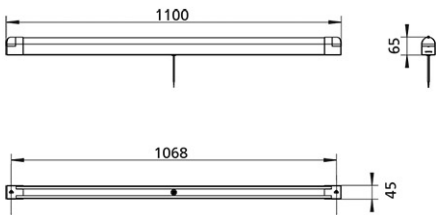

Panasonic

Certificates & Standards

RoHS

Dimension and Materials

Photometric Chart

Ref. No.	
Type of Luminaire	Baselight Cleanroom Baselight Cleanroom
Set Model No.	NFV30021WE1A
Type of Light Source	LED
Power Input	30W
System Lumen Output	4000 lm
System Efficacy	133 lm/W
Power Voltage	220-240V
Power Factor	0.95
Lifetime	50000H(L70)
CCT	4000K
CRI	
SDCM	<5
Input Frequency	50/60Hz
Dimming	non-Dimmable
Dimming Range	
UGR	
Glare Cut Angle	
Beam Angle	120deg.
Rotation Angle	
Tilt Angle	
IP code	40
IK code	
Ambient Temperature Range	5 - 35°C
Surge Protection	
Classification of Luminaires	Class I
THDi	
Effective Projected Area	
Driver	Integrated
Cut Out Size	
Dimensions	65mm*1100mm*45mm
Weight	0.83 kg
Body	PC
Reflector	
Diffuser	PC
Trim	
Casing	
Country of Origin	China
Brand	Panasonic
Remarks	