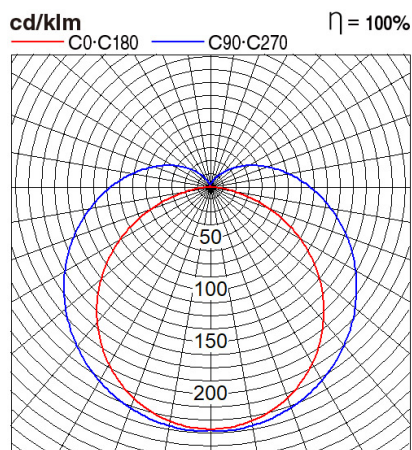

Panasonic

Certificates & Standards

RoHS

Dimension and Materials

Photometric Chart

Ref. No.	
Type of Luminaire	Baselight Cleanroom Baselight Cleanroom
Set Model No.	NFV30021WE1A
Type of Light Source	LED
Power Input	30W
System Lumen Output	4000 lm
System Efficacy	133 lm/W
Power Voltage	220-240V
Power Factor	0.95
Lifetime	50000H(L70)
CCT	4000K
CRI	
SDCM	<5
Input Frequency	50/60Hz
Dimming	non-Dimmable
Dimming Range	
UGR	
Glare Cut Angle	
Beam Angle	120deg.
Rotation Angle	
Tilt Angle	
IP code	40
IK code	
Ambient Temperature Range	5 - 35°C
Surge Protection	
Classification of Luminaires	Class I
THDi	
Effective Projected Area	
Driver	Integrated
Cut Out Size	
Dimensions	65mm*1100mm*45mm
Weight	0.83 kg
Body	PC
Reflector	
Diffuser	PC
Trim	
Casing	
Country of Origin	China
Brand	Panasonic
Remarks	