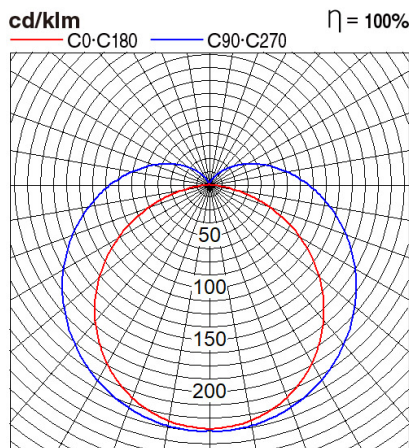

Panasonic

Certificates & Standards

RoHS

Dimension and Materials

Photometric Chart

Ref. No.	
Type of Luminaire	Baselight Cleanroom Baselight Cleanroom
Set Model No.	NFV30022WE1A
Type of Light Source	LED
Power Input	34W
System Lumen Output	4500 lm
System Efficacy	132 lm/W
Power Voltage	220-240V
Power Factor	0.95
Lifetime	50000H(L70)
CCT	4000K
CRI	
SDCM	<5
Input Frequency	50/60Hz
Dimming	non-Dimmable
Dimming Range	
UGR	
Glare Cut Angle	
Beam Angle	120deg.
Rotation Angle	
Tilt Angle	
IP code	40
IK code	
Ambient Temperature Range	5 - 35°C
Surge Protection	
Classification of Luminaires	Class I
THDi	
Effective Projected Area	
Driver	Integrated
Cut Out Size	
Dimensions	65mm*1100mm*45mm
Weight	0.83 kg
Body	PC
Reflector	
Diffuser	PC
Trim	
Casing	
Country of Origin	China
Brand	Panasonic
Remarks	