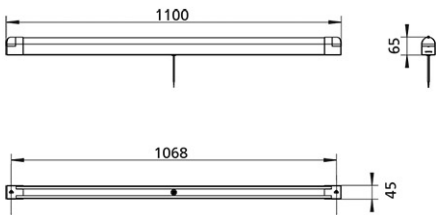

Panasonic

Certificates & Standards

RoHS

Dimension and Materials

Photometric Chart

Ref. No.	
Type of Luminaire	Baselight Cleanroom Baselight Cleanroom
Set Model No.	NFV30022WE1A
Type of Light Source	LED
Power Input	34W
System Lumen Output	4500 lm
System Efficacy	132 lm/W
Power Voltage	220-240V
Power Factor	0.95
Lifetime	50000H(L70)
CCT	4000K
CRI	
SDCM	<5
Input Frequency	50/60Hz
Dimming	non-Dimmable
Dimming Range	
UGR	
Glare Cut Angle	
Beam Angle	120deg.
Rotation Angle	
Tilt Angle	
IP code	40
IK code	
Ambient Temperature Range	5 - 35°C
Surge Protection	
Classification of Luminaires	Class I
THDi	
Effective Projected Area	
Driver	Integrated
Cut Out Size	
Dimensions	65mm*1100mm*45mm
Weight	0.83 kg
Body	PC
Reflector	
Diffuser	PC
Trim	
Casing	
Country of Origin	China
Brand	Panasonic
Remarks	