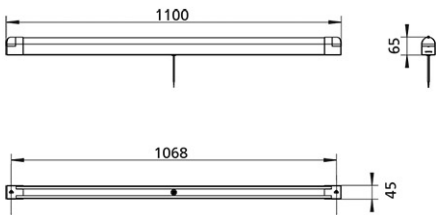

Panasonic

Certificates & Standards

RoHS

Dimension and Materials

Photometric Chart

Ref. No.	
Type of Luminaire	Baselight Cleanroom Baselight Cleanroom
Set Model No.	NFV30070WE1A
Type of Light Source	LED
Power Input	23W
System Lumen Output	3000 lm
System Efficacy	130 lm/W
Power Voltage	220-240V
Power Factor	0.95
Lifetime	50000H(L70)
CCT	5000K
CRI	
SDCM	<5
Input Frequency	50/60Hz
Dimming	non-Dimmable
Dimming Range	
UGR	
Glare Cut Angle	
Beam Angle	120deg.
Rotation Angle	
Tilt Angle	
IP code	40
IK code	
Ambient Temperature Range	5 - 35°C
Surge Protection	
Classification of Luminaires	Class I
THDi	
Effective Projected Area	
Driver	Integrated
Cut Out Size	
Dimensions	65mm*1100mm*45mm
Weight	0.83 kg
Body	PC
Reflector	
Diffuser	PC
Trim	
Casing	
Country of Origin	China
Brand	Panasonic
Remarks	