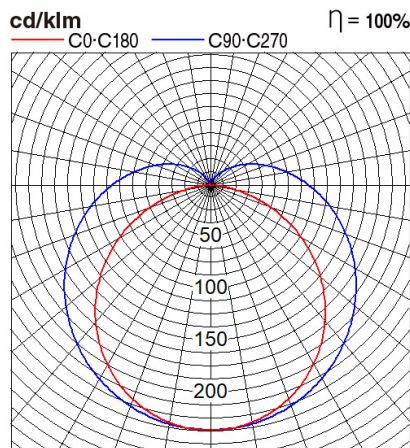

Panasonic

Certificates & Standards

RoHS

Dimension and Materials

Photometric Chart

Ref. No.	
Type of Luminaire	Baselight Cleanroom Baselight Cleanroom
Set Model No.	NFV30070WE1A
Type of Light Source	LED
Power Input	23W
System Lumen Output	3000 lm
System Efficacy	130 lm/W
Power Voltage	220-240V
Power Factor	0.95
Lifetime	50000H(L70)
CCT	5000K
CRI	
SDCM	<5
Input Frequency	50/60Hz
Dimming	non-Dimmable
Dimming Range	
UGR	
Glare Cut Angle	
Beam Angle	120deg.
Rotation Angle	
Tilt Angle	
IP code	40
IK code	
Ambient Temperature Range	5 - 35°C
Surge Protection	
Classification of Luminaires	Class I
THDi	
Effective Projected Area	
Driver	Integrated
Cut Out Size	
Dimensions	65mm*1100mm*45mm
Weight	0.83 kg
Body	PC
Reflector	
Diffuser	PC
Trim	
Casing	
Country of Origin	China
Brand	Panasonic
Remarks	