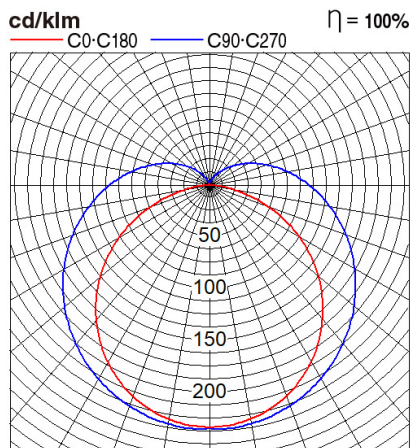

## Dimension and Materials

## Photometric Chart

Ref. No.	
Type of Luminaire	Baselight Cleanroom Baselight Cleanroom
Set Model No.	<b>NFV30071WE1A</b>
Type of Light Source	LED
Power Input	30W
System Lumen Output	4000 lm
System Efficacy	133 lm/W
Power Voltage	220-240V
Power Factor	0.95
Lifetime	50000H(L70)
CCT	5000K
CRI	
SDCM	<5
Input Frequency	50/60Hz
Dimming	non-Dimmable
Dimming Range	
UGR	
Glare Cut Angle	
Beam Angle	120deg.
Rotation Angle	
Tilt Angle	
IP code	40
IK code	
Ambient Temperature Range	5 - 35°C
Surge Protection	
Classification of Luminaires	Class I
THDi	
Effective Projected Area	
Driver	Integrated
Cut Out Size	
Dimensions	65mm*1100mm*45mm
Weight	0.83 kg
Body	PC
Reflector	
Diffuser	PC
Trim	
Casing	
Country of Origin	China
Brand	Panasonic
Remarks	