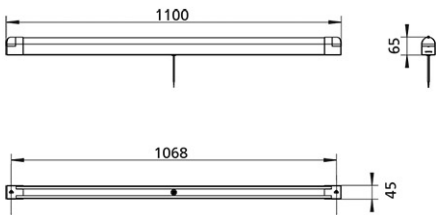

## Dimension and Materials

## Photometric Chart

Ref. No.	
Type of Luminaire	Baselight Cleanroom Baselight Cleanroom
Set Model No.	<b>NFV30071WE1A</b>
Type of Light Source	LED
Power Input	30W
System Lumen Output	4000 lm
System Efficacy	133 lm/W
Power Voltage	220-240V
Power Factor	0.95
Lifetime	50000H(L70)
CCT	5000K
CRI	
SDCM	<5
Input Frequency	50/60Hz
Dimming	non-Dimmable
Dimming Range	
UGR	
Glare Cut Angle	
Beam Angle	120deg.
Rotation Angle	
Tilt Angle	
IP code	40
IK code	
Ambient Temperature Range	5 - 35°C
Surge Protection	
Classification of Luminaires	Class I
THDi	
Effective Projected Area	
Driver	Integrated
Cut Out Size	
Dimensions	65mm*1100mm*45mm
Weight	0.83 kg
Body	PC
Reflector	
Diffuser	PC
Trim	
Casing	
Country of Origin	China
Brand	Panasonic
Remarks	