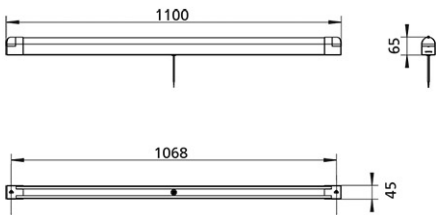

## Dimension and Materials

## Photometric Chart

Ref. No.	
Type of Luminaire	Baselight Cleanroom Baselight Cleanroom
Set Model No.	<b>NFV30072WE1A</b>
Type of Light Source	LED
Power Input	34W
System Lumen Output	4500 lm
System Efficacy	132 lm/W
Power Voltage	220-240V
Power Factor	0.95
Lifetime	50000H(L70)
CCT	5000K
CRI	
SDCM	<5
Input Frequency	50/60Hz
Dimming	non-Dimmable
Dimming Range	
UGR	
Glare Cut Angle	
Beam Angle	120deg.
Rotation Angle	
Tilt Angle	
IP code	40
IK code	
Ambient Temperature Range	5 - 35°C
Surge Protection	
Classification of Luminaires	Class I
THDi	
Effective Projected Area	
Driver	Integrated
Cut Out Size	
Dimensions	65mm*1100mm*45mm
Weight	0.83 kg
Body	PC
Reflector	
Diffuser	PC
Trim	
Casing	
Country of Origin	China
Brand	Panasonic
Remarks	