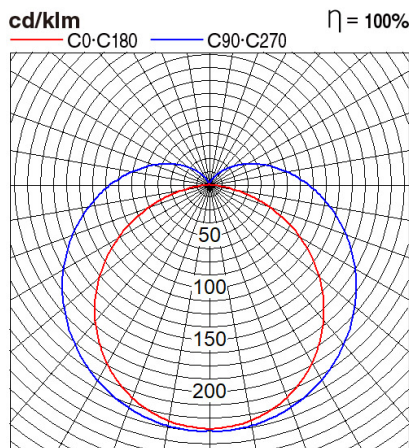

## Dimension and Materials

## Photometric Chart

Ref. No.	
Type of Luminaire	Baselight Cleanroom Baselight Cleanroom
Set Model No.	<b>NFV30072WE1A</b>
Type of Light Source	LED
Power Input	34W
System Lumen Output	4500 lm
System Efficacy	132 lm/W
Power Voltage	220-240V
Power Factor	0.95
Lifetime	50000H(L70)
CCT	5000K
CRI	
SDCM	<5
Input Frequency	50/60Hz
Dimming	non-Dimmable
Dimming Range	
UGR	
Glare Cut Angle	
Beam Angle	120deg.
Rotation Angle	
Tilt Angle	
IP code	40
IK code	
Ambient Temperature Range	5 - 35°C
Surge Protection	
Classification of Luminaires	Class I
THDi	
Effective Projected Area	
Driver	Integrated
Cut Out Size	
Dimensions	65mm*1100mm*45mm
Weight	0.83 kg
Body	PC
Reflector	
Diffuser	PC
Trim	
Casing	
Country of Origin	China
Brand	Panasonic
Remarks	