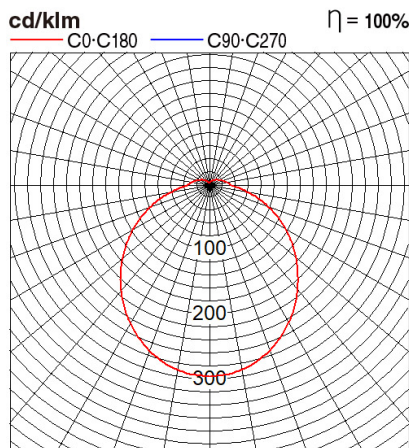

## Dimension and Materials

## Photometric Chart

Ref. No.	
Type of Luminaire	Batten
	Standard Batten (Pro)
	AG Batten
Set Model No.	<b>NFV30102WE</b>
Type of Light Source	LED
Power Input	26W
System Lumen Output	4000 lm
System Efficacy	154 lm/W
Power Voltage	220-240V
Power Factor	0.9
Lifetime	50000H(L70)
CCT	4000K
CRI	80
SDCM	<5
Input Frequency	50/60Hz
Dimming	non-Dimmable
Dimming Range	
UGR	
Glare Cut Angle	
Beam Angle	120deg.
Rotation Angle	
Tilt Angle	90deg.
IP code	20
IK code	IK8
Ambient Temperature Range	5 - 35°C
Surge Protection	
Classification of Luminaires	Class II
THDi	
Effective Projected Area	
Driver	Integrated
Cut Out Size	
Dimensions	52mm*1200mm*51mm
Weight	0.68 kg
Body	AL(Silver)
Reflector	
Diffuser	
Trim	
Casing	
Country of Origin	China
Brand	Panasonic
Remarks	