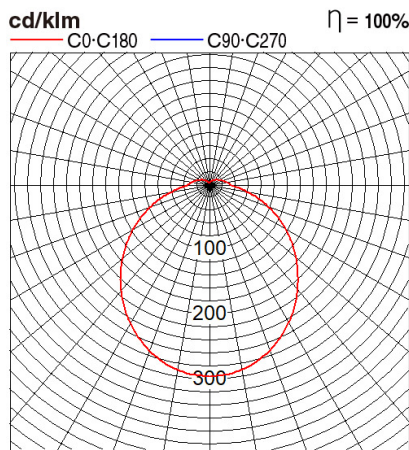

## Dimension and Materials

## Photometric Chart

Ref. No.	
Type of Luminaire	Batten
	Standard Batten (Pro)
	AG Batten
Set Model No.	<b>NFV30103WE</b>
Type of Light Source	LED
Power Input	26W
System Lumen Output	4000 lm
System Efficacy	154 lm/W
Power Voltage	220-240V
Power Factor	0.9
Lifetime	50000H(L70)
CCT	5000K
CRI	80
SDCM	<5
Input Frequency	50/60Hz
Dimming	non-Dimmable
Dimming Range	
UGR	
Glare Cut Angle	
Beam Angle	120deg.
Rotation Angle	
Tilt Angle	120deg.
IP code	20
IK code	IK8
Ambient Temperature Range	5 - 35°C
Surge Protection	
Classification of Luminaries	Class II
THDi	
Effective Projected Area	
Driver	Integrated
Cut Out Size	
Dimensions	52mm*1200mm*51mm
Weight	0.68 kg
Body	AL(Silver)
Reflector	
Diffuser	
Trim	
Casing	
Country of Origin	China
Brand	Panasonic
Remarks	