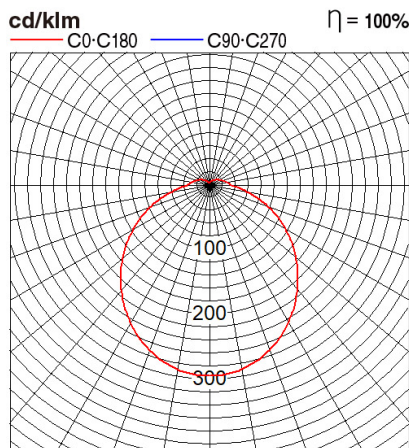

## Dimension and Materials

## Photometric Chart

Ref. No.	
Type of Luminaire	Batten
	Standard Batten (Pro)
	AG Batten
Set Model No.	<b>NFV30113WE</b>
Type of Light Source	LED
Power Input	46W
System Lumen Output	7000 lm
System Efficacy	152 lm/W
Power Voltage	220-240V
Power Factor	0.9
Lifetime	50000H(L70)
CCT	4000K
CRI	80
SDCM	<5
Input Frequency	50/60Hz
Dimming	non-Dimmable
Dimming Range	
UGR	
Glare Cut Angle	
Beam Angle	120deg.
Rotation Angle	
Tilt Angle	120deg.
IP code	20
IK code	IK8
Ambient Temperature Range	5 - 35°C
Surge Protection	
Classification of Luminaries	Class II
THDi	
Effective Projected Area	
Driver	Integrated
Cut Out Size	
Dimensions	52mm*1200mm*51mm
Weight	0.68 kg
Body	AL(Silver)
Reflector	
Diffuser	
Trim	
Casing	
Country of Origin	China
Brand	Panasonic
Remarks	