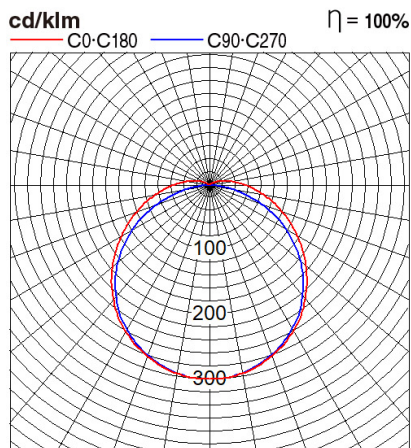

## Dimension and Materials

## Photometric Chart

Ref. No.	
Type of Luminaire	Baselight
	Pro iD Series
	High Efficacy
Set Model No.	<b>NFV40240WE1A</b>
Type of Light Source	LED
Power Input	22W
System Lumen Output	4000 lm
System Efficacy	182 lm/W
Power Voltage	220-240V
Power Factor	0.95
Lifetime	50000H(L70)
CCT	4000K
CRI	80
SDCM	<5
Input Frequency	50/60Hz
Dimming	non-Dimmable
Dimming Range	
UGR	
Glare Cut Angle	
Beam Angle	
Rotation Angle	
Tilt Angle	
IP code	20
IK code	
Ambient Temperature Range	5 - 35°C
Surge Protection	
Classification of Luminaires	Class I
THDi	<10%
Effective Projected Area	
Driver	Integrated
Cut Out Size	
Dimensions	80mm*1150mm*55mm
Weight	1.6 kg
Body	Steel (White)
Reflector	
Diffuser	PC(Frost)
Trim	
Casing	
Country of Origin	China
Brand	Panasonic
Remarks	