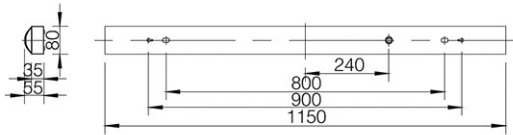

## Dimension and Materials

## Photometric Chart

Ref. No.	
Type of Luminaire	Baselight
	Pro iD Series
	High Efficacy
Set Model No.	<b>NFV40240WE1A</b>
Type of Light Source	LED
Power Input	22W
System Lumen Output	4000 lm
System Efficacy	182 lm/W
Power Voltage	220-240V
Power Factor	0.95
Lifetime	50000H(L70)
CCT	4000K
CRI	80
SDCM	<5
Input Frequency	50/60Hz
Dimming	non-Dimmable
Dimming Range	
UGR	
Glare Cut Angle	
Beam Angle	
Rotation Angle	
Tilt Angle	
IP code	20
IK code	
Ambient Temperature Range	5 - 35°C
Surge Protection	
Classification of Luminaires	Class I
THDi	<10%
Effective Projected Area	
Driver	Integrated
Cut Out Size	
Dimensions	80mm*1150mm*55mm
Weight	1.6 kg
Body	Steel (White)
Reflector	
Diffuser	PC(Frost)
Trim	
Casing	
Country of Origin	China
Brand	Panasonic
Remarks	