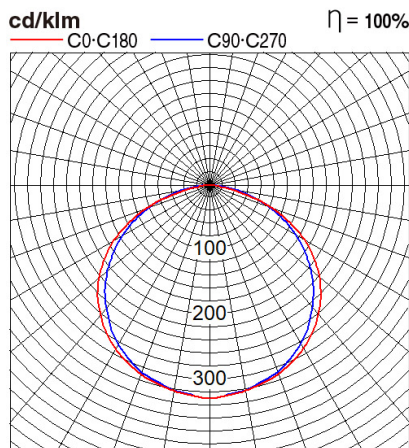

## Dimension and Materials

## Photometric Chart

Ref. No.	
Type of Luminaire	Baselight
	Pro iD Series
	High Efficacy
Set Model No.	<b>NFV40243WE1A</b>
Type of Light Source	LED
Power Input	22W
System Lumen Output	4000 lm
System Efficacy	182 lm/W
Power Voltage	220-240V
Power Factor	0.95
Lifetime	50000H(L70)
CCT	4000K
CRI	80
SDCM	<5
Input Frequency	50/60Hz
Dimming	non-Dimmable
Dimming Range	
UGR	
Glare Cut Angle	
Beam Angle	
Rotation Angle	
Tilt Angle	
IP code	20
IK code	
Ambient Temperature Range	5 - 35°C
Surge Protection	
Classification of Luminaires	Class I
THDi	<10%
Effective Projected Area	
Driver	Integrated
Cut Out Size	
Dimensions	147mm*1197mm*65mm
Weight	2.3 kg
Body	Steel (White)
Reflector	
Diffuser	PC(Frost)
Trim	
Casing	
Country of Origin	China
Brand	Panasonic
Remarks	Cut Out Size : 125mm*1185mm