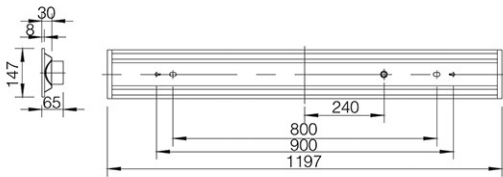

## Dimension and Materials

## Photometric Chart

Ref. No.	
Type of Luminaire	Baselight
	Pro iD Series
	High Efficacy
Set Model No.	<b>NFV40243WE1A</b>
Type of Light Source	LED
Power Input	22W
System Lumen Output	4000 lm
System Efficacy	182 lm/W
Power Voltage	220-240V
Power Factor	0.95
Lifetime	50000H(L70)
CCT	4000K
CRI	80
SDCM	<5
Input Frequency	50/60Hz
Dimming	non-Dimmable
Dimming Range	
UGR	
Glare Cut Angle	
Beam Angle	
Rotation Angle	
Tilt Angle	
IP code	20
IK code	
Ambient Temperature Range	5 - 35°C
Surge Protection	
Classification of Luminaires	Class I
THDi	<10%
Effective Projected Area	
Driver	Integrated
Cut Out Size	
Dimensions	147mm*1197mm*65mm
Weight	2.3 kg
Body	Steel (White)
Reflector	
Diffuser	PC(Frost)
Trim	
Casing	
Country of Origin	China
Brand	Panasonic
Remarks	Cut Out Size : 125mm*1185mm