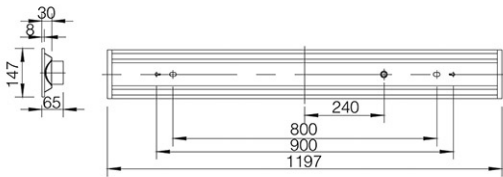

## Dimension and Materials

## Photometric Chart

Ref. No.	
Type of Luminaire	Baselight
	Pro iD Series
	High Efficacy
Set Model No.	<b>NFV40248WE1A</b>
Type of Light Source	LED
Power Input	39W
System Lumen Output	7000 lm
System Efficacy	179 lm/W
Power Voltage	220-240V
Power Factor	0.95
Lifetime	50000H(L70)
CCT	4000K
CRI	80
SDCM	<5
Input Frequency	50/60Hz
Dimming	non-Dimmable
Dimming Range	
UGR	
Glare Cut Angle	
Beam Angle	
Rotation Angle	
Tilt Angle	
IP code	20
IK code	
Ambient Temperature Range	5 - 35°C
Surge Protection	
Classification of Luminaires	Class I
THDi	<10%
Effective Projected Area	
Driver	Integrated
Cut Out Size	
Dimensions	147mm*1197mm*65mm
Weight	2.3 kg
Body	Steel (White)
Reflector	
Diffuser	PC(Frost)
Trim	
Casing	
Country of Origin	China
Brand	Panasonic
Remarks	Cut Out Size : 125mm*1185mm