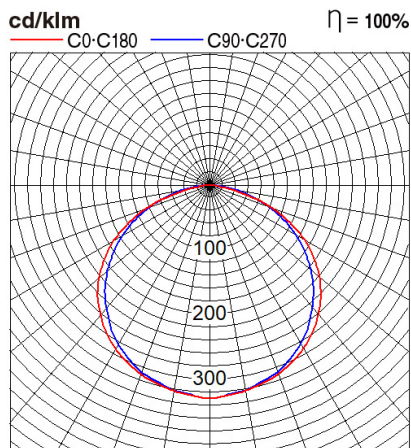

## Dimension and Materials

## Photometric Chart

Ref. No.	
Type of Luminaire	Baselight
	Pro iD Series
	High Efficacy
Set Model No.	<b>NFV40248WE1A</b>
Type of Light Source	LED
Power Input	39W
System Lumen Output	7000 lm
System Efficacy	179 lm/W
Power Voltage	220-240V
Power Factor	0.95
Lifetime	50000H(L70)
CCT	4000K
CRI	80
SDCM	<5
Input Frequency	50/60Hz
Dimming	non-Dimmable
Dimming Range	
UGR	
Glare Cut Angle	
Beam Angle	
Rotation Angle	
Tilt Angle	
IP code	20
IK code	
Ambient Temperature Range	5 - 35°C
Surge Protection	
Classification of Luminaires	Class I
THDi	<10%
Effective Projected Area	
Driver	Integrated
Cut Out Size	
Dimensions	147mm*1197mm*65mm
Weight	2.3 kg
Body	Steel (White)
Reflector	
Diffuser	PC(Frost)
Trim	
Casing	
Country of Origin	China
Brand	Panasonic
Remarks	Cut Out Size : 125mm*1185mm