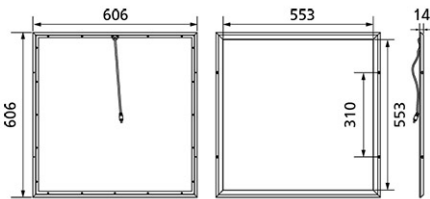

## Dimension and Materials

## Photometric Chart

Ref. No.	
Type of Luminaire	Baselight Cleanroom Baselight Cleanroom
Set Model No.	<b>NFV60022WE1A</b>
Type of Light Source	LED
Power Input	40W
System Lumen Output	4000 lm
System Efficacy	100 lm/W
Power Voltage	220-240V
Power Factor	0.95
Lifetime	50000H(L70)
CCT	5000K
CRI	
SDCM	<5
Input Frequency	50/60Hz
Dimming	non-Dimmable
Dimming Range	
UGR	
Glare Cut Angle	
Beam Angle	120deg.
Rotation Angle	
Tilt Angle	
IP code	40
IK code	
Ambient Temperature Range	5 - 35°C
Surge Protection	
Classification of Luminaires	Class II
THDi	
Effective Projected Area	
Driver	External
Cut Out Size	
Dimensions	606mm*606mm*14mm
Weight	2.44 kg
Body	Aluminum
Reflector	
Diffuser	PS
Trim	
Casing	
Country of Origin	China
Brand	Panasonic
Remarks	