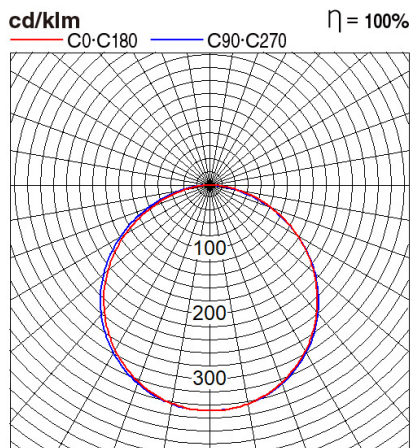

## Dimension and Materials

## Photometric Chart

Ref. No.	
Type of Luminaire	Baselight Cleanroom Baselight Cleanroom
Set Model No.	<b>NFV60022WE1A</b>
Type of Light Source	LED
Power Input	40W
System Lumen Output	4000 lm
System Efficacy	100 lm/W
Power Voltage	220-240V
Power Factor	0.95
Lifetime	50000H(L70)
CCT	5000K
CRI	
SDCM	<5
Input Frequency	50/60Hz
Dimming	non-Dimmable
Dimming Range	
UGR	
Glare Cut Angle	
Beam Angle	120deg.
Rotation Angle	
Tilt Angle	
IP code	40
IK code	
Ambient Temperature Range	5 - 35°C
Surge Protection	
Classification of Luminaires	Class II
THDi	
Effective Projected Area	
Driver	External
Cut Out Size	
Dimensions	606mm*606mm*14mm
Weight	2.44 kg
Body	Aluminum
Reflector	
Diffuser	PS
Trim	
Casing	
Country of Origin	China
Brand	Panasonic
Remarks	