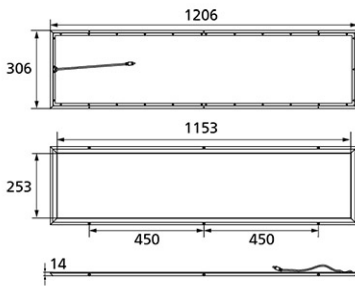

### Dimension and Materials

### Photometric Chart

Ref. No.	
Type of Luminaire	Baselight Cleanroom Baselight Cleanroom
Set Model No.	<b>NFV60071WE1A</b>
Type of Light Source	LED
Power Input	40W
System Lumen Output	4000 lm
System Efficacy	100 lm/W
Power Voltage	220-240V
Power Factor	0.95
Lifetime	50000H(L70)
CCT	4000K
CRI	
SDCM	<5
Input Frequency	50/60Hz
Dimming	non-Dimmable
Dimming Range	
UGR	
Glare Cut Angle	
Beam Angle	120deg.
Rotation Angle	
Tilt Angle	
IP code	40
IK code	
Ambient Temperature Range	5 - 35°C
Surge Protection	
Classification of Luminaires	Class II
THDi	
Effective Projected Area	
Driver	External
Cut Out Size	
Dimensions	306mm*1206mm*14mm
Weight	2.44 kg
Body	Aluminum
Reflector	
Diffuser	PS
Trim	
Casing	
Country of Origin	China
Brand	Panasonic
Remarks	