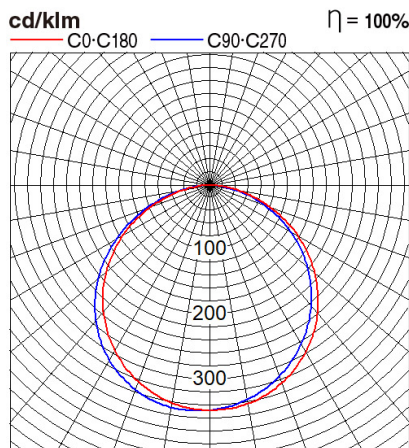

### Dimension and Materials

### Photometric Chart

Ref. No.	
Type of Luminaire	Baselight Cleanroom Baselight Cleanroom
Set Model No.	<b>NFV60071WE1A</b>
Type of Light Source	LED
Power Input	40W
System Lumen Output	4000 lm
System Efficacy	100 lm/W
Power Voltage	220-240V
Power Factor	0.95
Lifetime	50000H(L70)
CCT	4000K
CRI	
SDCM	<5
Input Frequency	50/60Hz
Dimming	non-Dimmable
Dimming Range	
UGR	
Glare Cut Angle	
Beam Angle	120deg.
Rotation Angle	
Tilt Angle	
IP code	40
IK code	
Ambient Temperature Range	5 - 35°C
Surge Protection	
Classification of Luminaires	Class II
THDi	
Effective Projected Area	
Driver	External
Cut Out Size	
Dimensions	306mm*1206mm*14mm
Weight	2.44 kg
Body	Aluminum
Reflector	
Diffuser	PS
Trim	
Casing	
Country of Origin	China
Brand	Panasonic
Remarks	