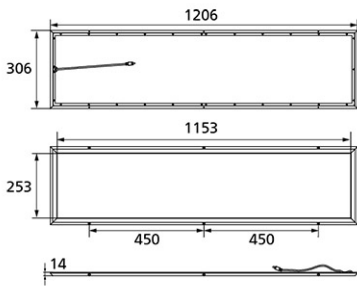

### Dimension and Materials

### Photometric Chart

Ref. No.	
Type of Luminaire	Baselight Cleanroom Baselight Cleanroom
Set Model No.	<b>NFV60072WE1A</b>
Type of Light Source	LED
Power Input	40W
System Lumen Output	4000 lm
System Efficacy	100 lm/W
Power Voltage	220-240V
Power Factor	0.95
Lifetime	50000H(L70)
CCT	5000K
CRI	
SDCM	<5
Input Frequency	50/60Hz
Dimming	non-Dimmable
Dimming Range	
UGR	
Glare Cut Angle	
Beam Angle	120deg.
Rotation Angle	
Tilt Angle	
IP code	40
IK code	
Ambient Temperature Range	5 - 35°C
Surge Protection	
Classification of Luminaires	Class II
THDi	
Effective Projected Area	
Driver	External
Cut Out Size	
Dimensions	306mm*1206mm*14mm
Weight	2.44 kg
Body	Aluminum
Reflector	
Diffuser	PS
Trim	
Casing	
Country of Origin	China
Brand	Panasonic
Remarks	