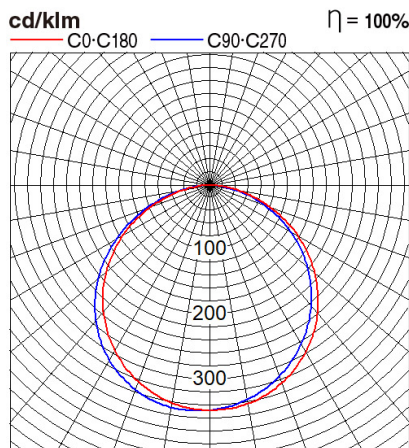

### Dimension and Materials

### Photometric Chart

Ref. No.	
Type of Luminaire	Baselight Cleanroom Baselight Cleanroom
Set Model No.	<b>NFV60072WE1A</b>
Type of Light Source	LED
Power Input	40W
System Lumen Output	4000 lm
System Efficacy	100 lm/W
Power Voltage	220-240V
Power Factor	0.95
Lifetime	50000H(L70)
CCT	5000K
CRI	
SDCM	<5
Input Frequency	50/60Hz
Dimming	non-Dimmable
Dimming Range	
UGR	
Glare Cut Angle	
Beam Angle	120deg.
Rotation Angle	
Tilt Angle	
IP code	40
IK code	
Ambient Temperature Range	5 - 35°C
Surge Protection	
Classification of Luminaires	Class II
THDi	
Effective Projected Area	
Driver	External
Cut Out Size	
Dimensions	306mm*1206mm*14mm
Weight	2.44 kg
Body	Aluminum
Reflector	
Diffuser	PS
Trim	
Casing	
Country of Origin	China
Brand	Panasonic
Remarks	