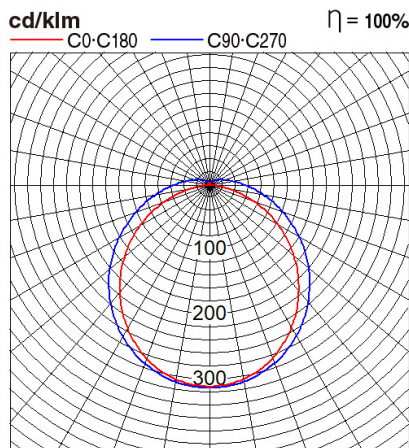

Certificates & Standards

RoHS / TISI

Dimension and Materials

Photometric Chart

Ref. No.	
Type of Luminaire	Batten
	Waterproof Batten
	Ex 2G
Set Model No.	NNFC4034088
Type of Light Source	LED
Power Input	18W
System Lumen Output	2300 lm
System Efficacy	128 lm/W
Power Voltage	220-240V
Power Factor	0.9
Lifetime	50000H(L70)
CCT	4000K
CRI	80
SDCM	<5
Input Frequency	50/60Hz
Dimming	non-Dimmable
Dimming Range	
UGR	
Glare Cut Angle	
Beam Angle	
Rotation Angle	
Tilt Angle	
IP code	65
IK code	
Ambient Temperature Range	-20 - 40°C
Surge Protection	
Classification of Luminaires	Class II
THDi	
Effective Projected Area	
Driver	Integrated
Cut Out Size	
Dimensions	85mm*600mm*60mm
Weight	0.6 kg
Body	PC(White)
Reflector	
Diffuser	PC(White)
Trim	
Casing	
Country of Origin	China
Brand	Panasonic
Remarks	