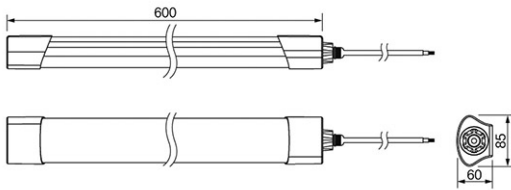

Certificates & Standards

RoHS / TISI

Dimension and Materials

Photometric Chart

Ref. No.	
Type of Luminaire	Batten
	Waterproof Batten
	Ex 2G
Set Model No.	NNFC4034088
Type of Light Source	LED
Power Input	18W
System Lumen Output	2300 lm
System Efficacy	128 lm/W
Power Voltage	220-240V
Power Factor	0.9
Lifetime	50000H(L70)
CCT	4000K
CRI	80
SDCM	<5
Input Frequency	50/60Hz
Dimming	non-Dimmable
Dimming Range	
UGR	
Glare Cut Angle	
Beam Angle	
Rotation Angle	
Tilt Angle	
IP code	65
IK code	
Ambient Temperature Range	-20 - 40°C
Surge Protection	
Classification of Luminaires	Class II
THDi	
Effective Projected Area	
Driver	Integrated
Cut Out Size	
Dimensions	85mm*600mm*60mm
Weight	0.6 kg
Body	PC(White)
Reflector	
Diffuser	PC(White)
Trim	
Casing	
Country of Origin	China
Brand	Panasonic
Remarks	