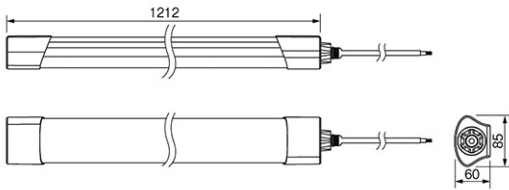

## Dimension and Materials

## Photometric Chart

Ref. No.	
Type of Luminaire	Batten
	Waterproof Batten
	Ex 2G
Set Model No.	<b>NNFC4034188</b>
Type of Light Source	LED
Power Input	36W
System Lumen Output	4600 lm
System Efficacy	128 lm/W
Power Voltage	220-240V
Power Factor	0.9
Lifetime	50000H(L70)
CCT	4000K
CRI	80
SDCM	<5
Input Frequency	50/60Hz
Dimming	non-Dimmable
Dimming Range	
UGR	
Glare Cut Angle	
Beam Angle	
Rotation Angle	
Tilt Angle	
IP code	65
IK code	
Ambient Temperature Range	-20 - 40°C
Surge Protection	
Classification of Luminaires	Class II
THDi	
Effective Projected Area	
Driver	Integrated
Cut Out Size	
Dimensions	85mm*1212mm*60mm
Weight	1 kg
Body	PC(White)
Reflector	
Diffuser	PC(White)
Trim	
Casing	
Country of Origin	China
Brand	Panasonic
Remarks	