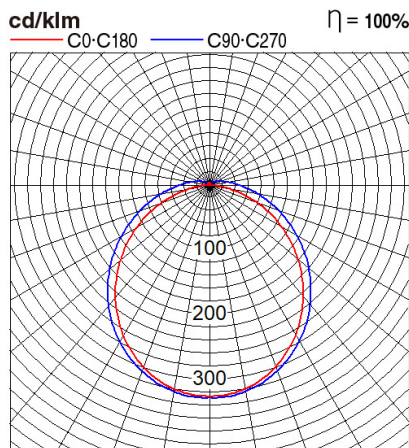

## Dimension and Materials

## Photometric Chart

Ref. No.	
Type of Luminaire	Batten
	Waterproof Batten
	Ex 2G
Set Model No.	<b>NNFC4034188</b>
Type of Light Source	LED
Power Input	36W
System Lumen Output	4600 lm
System Efficacy	128 lm/W
Power Voltage	220-240V
Power Factor	0.9
Lifetime	50000H(L70)
CCT	4000K
CRI	80
SDCM	<5
Input Frequency	50/60Hz
Dimming	non-Dimmable
Dimming Range	
UGR	
Glare Cut Angle	
Beam Angle	
Rotation Angle	
Tilt Angle	
IP code	65
IK code	
Ambient Temperature Range	-20 - 40°C
Surge Protection	
Classification of Luminaires	Class II
THDi	
Effective Projected Area	
Driver	Integrated
Cut Out Size	
Dimensions	85mm*1212mm*60mm
Weight	1 kg
Body	PC(White)
Reflector	
Diffuser	PC(White)
Trim	
Casing	
Country of Origin	China
Brand	Panasonic
Remarks	