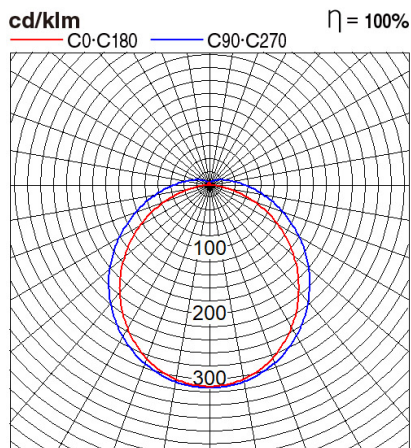

Certificates & Standards

RoHs / TISI

Dimension and Materials

Photometric Chart

Ref. No.	
Type of Luminaire	Batten
	Waterproof Batten
	Ex 2G
Set Model No.	NNFC4039088
Type of Light Source	LED
Power Input	18W
System Lumen Output	2300 lm
System Efficacy	128 lm/W
Power Voltage	220-240V
Power Factor	0.9
Lifetime	50000H(L70)
CCT	6500K
CRI	80
SDCM	<5
Input Frequency	50/60Hz
Dimming	non-Dimmable
Dimming Range	
UGR	
Glare Cut Angle	
Beam Angle	
Rotation Angle	
Tilt Angle	
IP code	65
IK code	
Ambient Temperature Range	-20 - 40°C
Surge Protection	
Classification of Luminaires	Class II
THDi	
Effective Projected Area	
Driver	Integrated
Cut Out Size	
Dimensions	85mm*600mm*60mm
Weight	0.6 kg
Body	PC(White)
Reflector	
Diffuser	PC(White)
Trim	
Casing	
Country of Origin	China
Brand	Panasonic
Remarks	