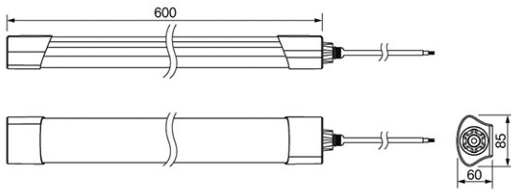

Certificates & Standards

RoHs / TISI

Dimension and Materials

Photometric Chart

Ref. No.	
Type of Luminaire	Batten
	Waterproof Batten
	Ex 2G
Set Model No.	NNFC4039088
Type of Light Source	LED
Power Input	18W
System Lumen Output	2300 lm
System Efficacy	128 lm/W
Power Voltage	220-240V
Power Factor	0.9
Lifetime	50000H(L70)
CCT	6500K
CRI	80
SDCM	<5
Input Frequency	50/60Hz
Dimming	non-Dimmable
Dimming Range	
UGR	
Glare Cut Angle	
Beam Angle	
Rotation Angle	
Tilt Angle	
IP code	65
IK code	
Ambient Temperature Range	-20 - 40°C
Surge Protection	
Classification of Luminaires	Class II
THDi	
Effective Projected Area	
Driver	Integrated
Cut Out Size	
Dimensions	85mm*600mm*60mm
Weight	0.6 kg
Body	PC(White)
Reflector	
Diffuser	PC(White)
Trim	
Casing	
Country of Origin	China
Brand	Panasonic
Remarks	