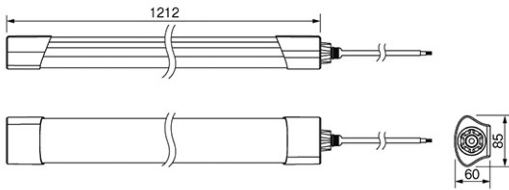

## Dimension and Materials

## Photometric Chart

Ref. No.	
Type of Luminaire	Batten
	Waterproof Batten
	Ex 2G
Set Model No.	<b>NNFC4039188</b>
Type of Light Source	LED
Power Input	36W
System Lumen Output	4600 lm
System Efficacy	128 lm/W
Power Voltage	220-240V
Power Factor	0.9
Lifetime	50000H(L70)
CCT	6500K
CRI	80
SDCM	<5
Input Frequency	50/60Hz
Dimming	non-Dimmable
Dimming Range	
UGR	
Glare Cut Angle	
Beam Angle	
Rotation Angle	
Tilt Angle	
IP code	65
IK code	
Ambient Temperature Range	-20 - 40°C
Surge Protection	
Classification of Luminaires	Class II
THDi	
Effective Projected Area	
Driver	Integrated
Cut Out Size	
Dimensions	85mm*1212mm*60mm
Weight	1 kg
Body	PC(White)
Reflector	
Diffuser	PC(White)
Trim	
Casing	
Country of Origin	China
Brand	Panasonic
Remarks	