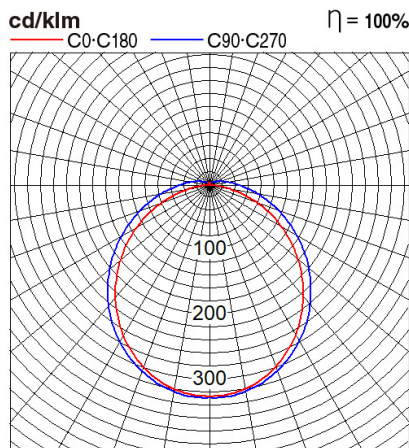

## Dimension and Materials

## Photometric Chart

Ref. No.	
Type of Luminaire	Batten
	Waterproof Batten
	Ex 2G
Set Model No.	<b>NNFC4039188</b>
Type of Light Source	LED
Power Input	36W
System Lumen Output	4600 lm
System Efficacy	128 lm/W
Power Voltage	220-240V
Power Factor	0.9
Lifetime	50000H(L70)
CCT	6500K
CRI	80
SDCM	<5
Input Frequency	50/60Hz
Dimming	non-Dimmable
Dimming Range	
UGR	
Glare Cut Angle	
Beam Angle	
Rotation Angle	
Tilt Angle	
IP code	65
IK code	
Ambient Temperature Range	-20 - 40°C
Surge Protection	
Classification of Luminaires	Class II
THDi	
Effective Projected Area	
Driver	Integrated
Cut Out Size	
Dimensions	85mm*1212mm*60mm
Weight	1 kg
Body	PC(White)
Reflector	
Diffuser	PC(White)
Trim	
Casing	
Country of Origin	China
Brand	Panasonic
Remarks	