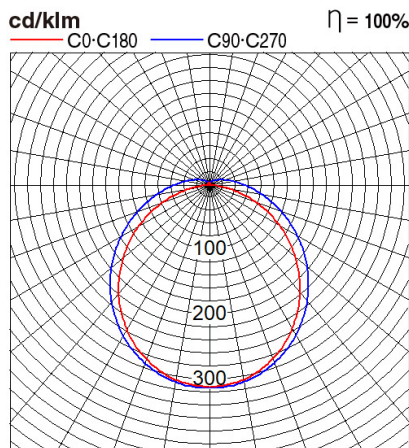

Certificates & Standards

RoHS / TISI

Dimension and Materials

Photometric Chart

Ref. No.	
Type of Luminaire	Batten
	Waterproof Batten
	Ex 2G
Set Model No.	NNFC4039288
Type of Light Source	LED
Power Input	45W
System Lumen Output	6500 lm
System Efficacy	144 lm/W
Power Voltage	220-240V
Power Factor	0.9
Lifetime	50000H(L70)
CCT	6500K
CRI	80
SDCM	<5
Input Frequency	50/60Hz
Dimming	non-Dimmable
Dimming Range	
UGR	
Glare Cut Angle	
Beam Angle	
Rotation Angle	
Tilt Angle	
IP code	65
IK code	
Ambient Temperature Range	-20 - 40°C
Surge Protection	
Classification of Luminaires	Class II
THDi	
Effective Projected Area	
Driver	Integrated
Cut Out Size	
Dimensions	85mm*1500mm*60mm
Weight	1.2 kg
Body	PC(White)
Reflector	
Diffuser	PC(White)
Trim	
Casing	
Country of Origin	China
Brand	Panasonic
Remarks	