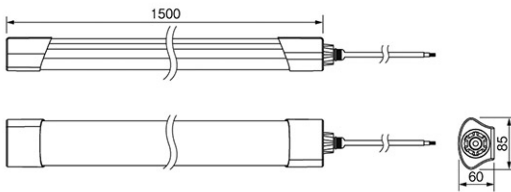

Certificates & Standards

RoHS / TISI

Dimension and Materials

Photometric Chart

Ref. No.	
Type of Luminaire	Batten
	Waterproof Batten
	Ex 2G
Set Model No.	NNFC4039288
Type of Light Source	LED
Power Input	45W
System Lumen Output	6500 lm
System Efficacy	144 lm/W
Power Voltage	220-240V
Power Factor	0.9
Lifetime	50000H(L70)
CCT	6500K
CRI	80
SDCM	<5
Input Frequency	50/60Hz
Dimming	non-Dimmable
Dimming Range	
UGR	
Glare Cut Angle	
Beam Angle	
Rotation Angle	
Tilt Angle	
IP code	65
IK code	
Ambient Temperature Range	-20 - 40°C
Surge Protection	
Classification of Luminaires	Class II
THDi	
Effective Projected Area	
Driver	Integrated
Cut Out Size	
Dimensions	85mm*1500mm*60mm
Weight	1.2 kg
Body	PC(White)
Reflector	
Diffuser	PC(White)
Trim	
Casing	
Country of Origin	China
Brand	Panasonic
Remarks	