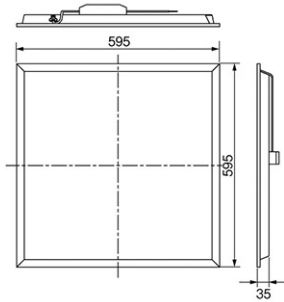

Certificates & Standards

RoHs / TISI / SIRIM

Dimension and Materials

Photometric Chart

Ref. No.	
Type of Luminaire	Baselight Standard Baselight (Pro) SP 2G
Set Model No.	NNFC7050088
Type of Light Source	LED
Power Input	36W
System Lumen Output	3900 lm
System Efficacy	108 lm/W
Power Voltage	220-240V
Power Factor	0.9
Lifetime	30000H(L70)
CCT	3000K
CRI	80
SDCM	<5
Input Frequency	50/60Hz
Dimming	non-Dimmable
Dimming Range	
UGR	
Glare Cut Angle	
Beam Angle	
Rotation Angle	
Tilt Angle	
IP code	20
IK code	
Ambient Temperature Range	5 - 35°C
Surge Protection	
Classification of Luminaires	Class II
THDi	<10%
Effective Projected Area	
Driver	External
Cut Out Size	
Dimensions	595mm*595mm*35mm
Weight	2 kg
Body	SPCC(White)
Reflector	
Diffuser	PS(Frost)
Trim	Aluminium(White)
Casing	
Country of Origin	China
Brand	Panasonic
Remarks	