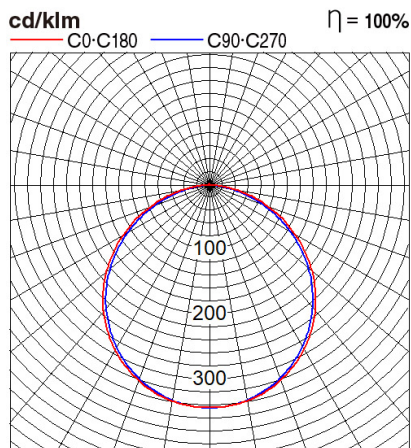

Certificates & Standards

RoHs / TISI / SIRIM

Dimension and Materials

Photometric Chart

Ref. No.	
Type of Luminaire	Baselight Standard Baselight (Pro) SP 2G
Set Model No.	NNFC7050088
Type of Light Source	LED
Power Input	36W
System Lumen Output	3900 lm
System Efficacy	108 lm/W
Power Voltage	220-240V
Power Factor	0.9
Lifetime	30000H(L70)
CCT	3000K
CRI	80
SDCM	<5
Input Frequency	50/60Hz
Dimming	non-Dimmable
Dimming Range	
UGR	
Glare Cut Angle	
Beam Angle	
Rotation Angle	
Tilt Angle	
IP code	20
IK code	
Ambient Temperature Range	5 - 35°C
Surge Protection	
Classification of Luminaires	Class II
THDi	<10%
Effective Projected Area	
Driver	External
Cut Out Size	
Dimensions	595mm*595mm*35mm
Weight	2 kg
Body	SPCC(White)
Reflector	
Diffuser	PS(Frost)
Trim	Aluminium(White)
Casing	
Country of Origin	China
Brand	Panasonic
Remarks	