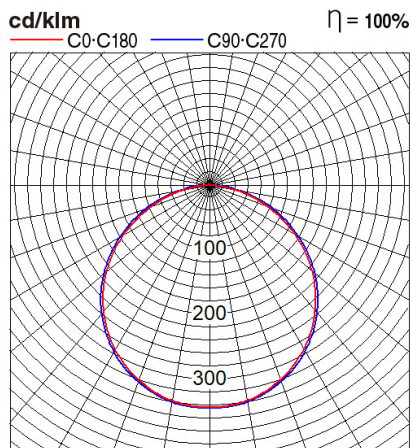

Certificates & Standards

RoHs / TISI / SIRIM

Dimension and Materials

Photometric Chart

Ref. No.	
Type of Luminaire	Baselight Standard Baselight (Pro) SP 2G
Set Model No.	NNFC7052088
Type of Light Source	LED
Power Input	36W
System Lumen Output	3900 lm
System Efficacy	108 lm/W
Power Voltage	220-240V
Power Factor	0.9
Lifetime	30000H(L70)
CCT	3000K
CRI	80
SDCM	<5
Input Frequency	50/60Hz
Dimming	non-Dimmable
Dimming Range	
UGR	
Glare Cut Angle	
Beam Angle	
Rotation Angle	
Tilt Angle	
IP code	20
IK code	
Ambient Temperature Range	5 - 35°C
Surge Protection	
Classification of Luminaires	Class II
THDi	<10%
Effective Projected Area	
Driver	External
Cut Out Size	
Dimensions	295mm*1195mm*35mm
Weight	2 kg
Body	SPCC(White)
Reflector	
Diffuser	PS(Frost)
Trim	Aluminium(White)
Casing	
Country of Origin	China
Brand	Panasonic
Remarks	