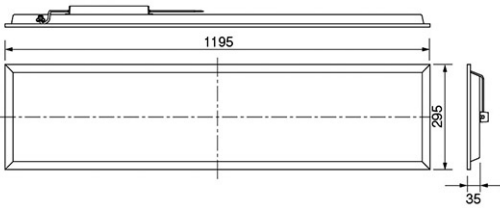

Certificates & Standards

RoHs / TISI / SIRIM

Dimension and Materials

Photometric Chart

Ref. No.	
Type of Luminaire	Baselight Standard Baselight (Pro) SP 2G
Set Model No.	NNFC7052088
Type of Light Source	LED
Power Input	36W
System Lumen Output	3900 lm
System Efficacy	108 lm/W
Power Voltage	220-240V
Power Factor	0.9
Lifetime	30000H(L70)
CCT	3000K
CRI	80
SDCM	<5
Input Frequency	50/60Hz
Dimming	non-Dimmable
Dimming Range	
UGR	
Glare Cut Angle	
Beam Angle	
Rotation Angle	
Tilt Angle	
IP code	20
IK code	
Ambient Temperature Range	5 - 35°C
Surge Protection	
Classification of Luminaires	Class II
THDi	<10%
Effective Projected Area	
Driver	External
Cut Out Size	
Dimensions	295mm*1195mm*35mm
Weight	2 kg
Body	SPCC(White)
Reflector	
Diffuser	PS(Frost)
Trim	Aluminium(White)
Casing	
Country of Origin	China
Brand	Panasonic
Remarks	